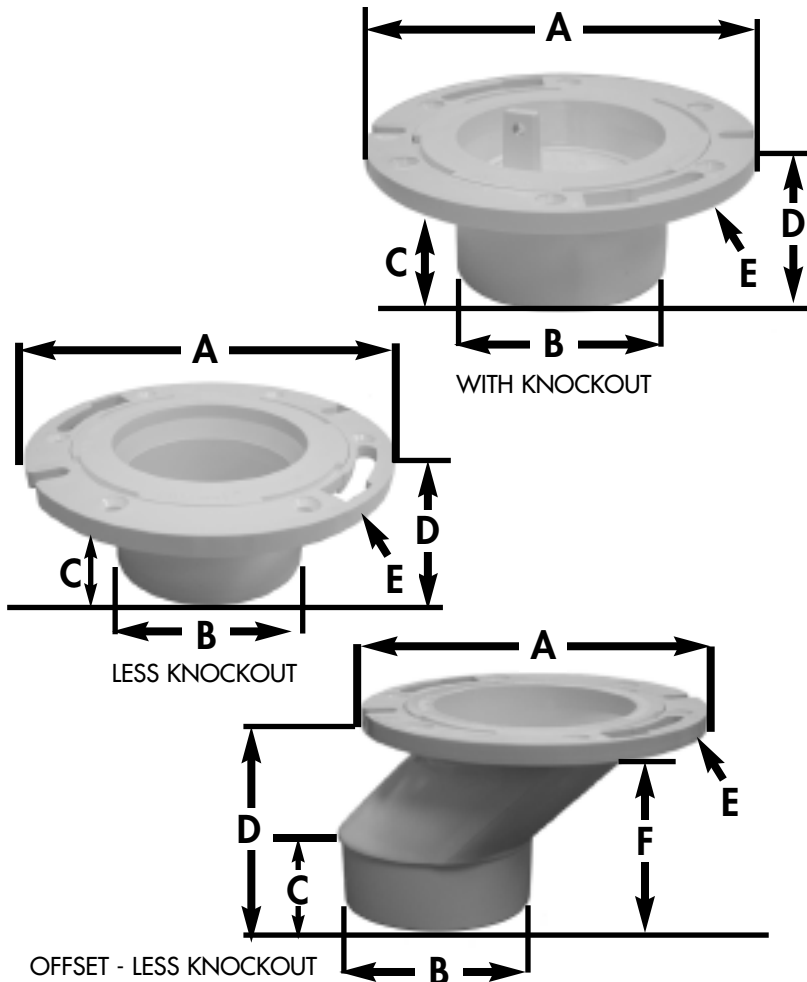

SPECIFICATION SUBMITTAL SHEET

jones stephens corporation

PLUMB FIT CLOSET FLANGES W/ PLASTIC SWIVEL RING

features and benefits:

- 3" x 4" fits over 3" and inside 4" schedule 40 DWV pipe
- 4" fits over schedule 40 DWV pipe
- 3" x 4" and 4" models available with or without knockout
- Plastic ring will not deteriorate
- 360° rotation
- 2 radial slots and 2 grooved slots for closet bolts
- 6 screw holes for securing to floor

This product and others like it can be found in the Jones Stephens catalog. Call today to order your catalog or download it from our website: www.plumbest.com

PVC	ABS	SIZE	A	B	C	D	E	F
<i>WITH KNOCKOUT</i>								
<input type="checkbox"/> C52-342	<input type="checkbox"/> C52-343	3" x 4"	7 ¹ / ₈ "	4 ¹ / ₁₆ "	2 ¹ / ₄ "	2 ⁵ / ₈ "	3/8"	-
<input type="checkbox"/> C52-402	<input type="checkbox"/> C52-403	4"	7 ¹ / ₈ "	5 ¹ / ₈ "	1 ³ / ₄ "	2 ³ / ₁₆ "	3/8"	-
<i>LESS KNOCKOUT</i>								
<input type="checkbox"/> C53-342	<input type="checkbox"/> C53-343	3" x 4"	7 ¹ / ₈ "	4"	2 ⁵ / ₁₆ "	2 ⁵ / ₈ "	3/8"	-
<input type="checkbox"/> C53-402	<input type="checkbox"/> C53-403	4"	7 ¹ / ₈ "	5 ¹ / ₈ "	1 ³ / ₄ "	2 ¹ / ₄ "	3/8"	-
<i>OFFSET - LESS KNOCKOUT</i>								
<input type="checkbox"/> C54-402	<input type="checkbox"/> C54-403	3" x 4"	7 ¹ / ₈ "	4"	1 ⁵ / ₈ "	4 ¹ / ₄ "	3/8"	4 ³ / ₁₆ "