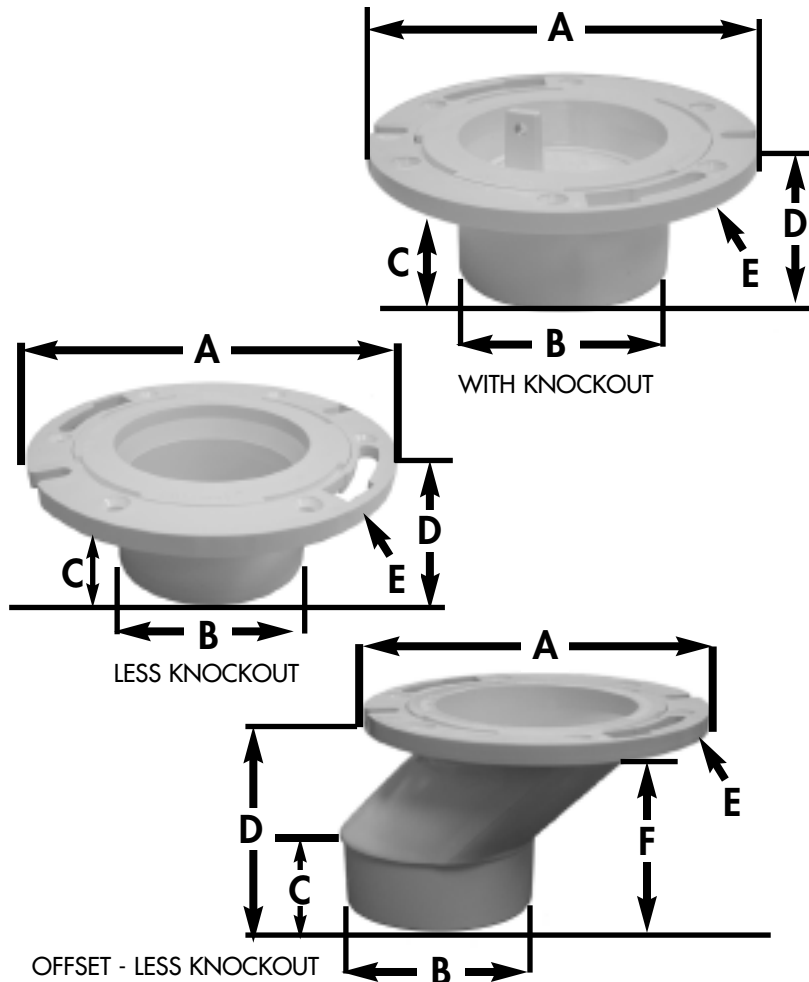

SPECIFICATION SUBMITTAL SHEET

j o n e s s t e p h e n s c o r p o r a t i o n

PLUMB FIT CLOSET FLANGES W/ PLASTIC SWIVEL RING

features and benefits:

- 3" x 4" fits over 3" and inside 4" schedule 40 DWV pipe
- 4" fits over schedule 40 DWV pipe
- 3" x 4" and 4" models available with or without knockout
- Plastic ring will not deteriorate
- 360° rotation
- 2 radial slots and 2 grooved slots for closet bolts
- 6 screw holes for securing to floor

This product and others like it can be found in the Jones Stephens catalog. Call today to order your catalog or download it from our website: www.plumbest.com

PVC	ABS	SIZE	A	B	C	D	E	F
<i>WITH KNOCKOUT</i>								
<input type="checkbox"/> C52-342	<input type="checkbox"/> C52-343	3" x 4"	7 ¹ / ₈ "	4 ¹ / ₁₆ "	2 ¹ / ₄ "	2 ⁵ / ₈ "	3/ ₈ "	-
<input type="checkbox"/> C52-402	<input type="checkbox"/> C52-403	4"	7 ¹ / ₈ "	5 ¹ / ₈ "	1 ³ / ₄ "	2 ³ / ₁₆ "	3/ ₈ "	-
<i>LESS KNOCKOUT</i>								
<input type="checkbox"/> C53-342	<input type="checkbox"/> C53-343	3" x 4"	7 ¹ / ₈ "	4"	2 ⁵ / ₁₆ "	2 ⁵ / ₈ "	3/ ₈ "	-
<input type="checkbox"/> C53-402	<input type="checkbox"/> C53-403	4"	7 ¹ / ₈ "	5 ¹ / ₈ "	1 ³ / ₄ "	2 ¹ / ₄ "	3/ ₈ "	-
<i>OFFSET - LESS KNOCKOUT</i>								
<input type="checkbox"/> C54-402	<input type="checkbox"/> C54-403	3" x 4"	7 ¹ / ₈ "	4"	1 ⁵ / ₈ "	4 ¹ / ₄ "	3/ ₈ "	4 ³ / ₁₆ "