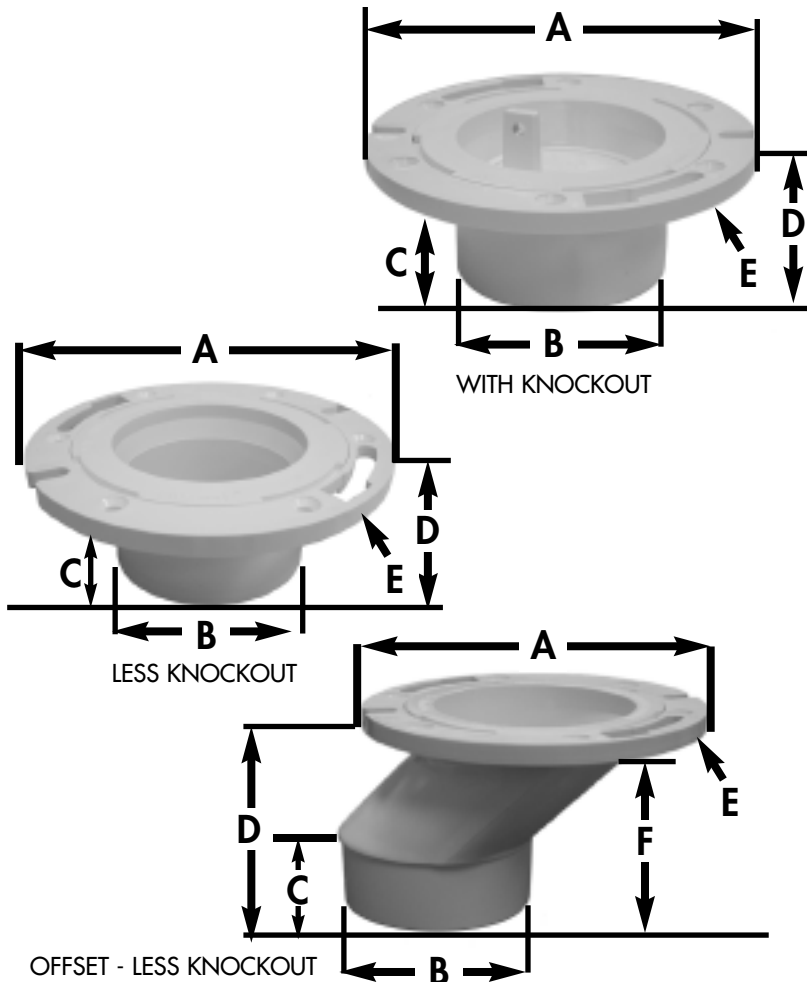

## PLUMB FIT CLOSET FLANGES W/ PLASTIC SWIVEL RING

### features and benefits:

- 3" x 4" fits over 3" and inside 4" schedule 40 DWV pipe
- 4" fits over schedule 40 DWV pipe
- 3" x 4" and 4" models available with or without knockout
- Plastic ring will not deteriorate
- 360° rotation
- 2 radial slots and 2 grooved slots for closet bolts
- 6 screw holes for securing to floor

This product and others like it can be found in the Jones Stephens catalog. Call today to order your catalog or download it from our website: [www.plumbest.com](http://www.plumbest.com)

PVC	ABS	SIZE	A	B	C	D	E	F
<i>WITH KNOCKOUT</i>								
<input type="checkbox"/> C52-342	<input type="checkbox"/> C52-343	3" x 4"	7 <sup>1</sup> / <sub>8</sub> "	4 <sup>1</sup> / <sub>16</sub> "	2 <sup>1</sup> / <sub>4</sub> "	2 <sup>5</sup> / <sub>8</sub> "	3/8"	-
<input type="checkbox"/> C52-402	<input type="checkbox"/> C52-403	4"	7 <sup>1</sup> / <sub>8</sub> "	5 <sup>1</sup> / <sub>8</sub> "	1 <sup>3</sup> / <sub>4</sub> "	2 <sup>3</sup> / <sub>16</sub> "	3/8"	-
<i>LESS KNOCKOUT</i>								
<input type="checkbox"/> C53-342	<input type="checkbox"/> C53-343	3" x 4"	7 <sup>1</sup> / <sub>8</sub> "	4"	2 <sup>5</sup> / <sub>16</sub> "	2 <sup>5</sup> / <sub>8</sub> "	3/8"	-
<input type="checkbox"/> C53-402	<input type="checkbox"/> C53-403	4"	7 <sup>1</sup> / <sub>8</sub> "	5 <sup>1</sup> / <sub>8</sub> "	1 <sup>3</sup> / <sub>4</sub> "	2 <sup>1</sup> / <sub>4</sub> "	3/8"	-
<i>OFFSET - LESS KNOCKOUT</i>								
<input type="checkbox"/> C54-402	<input type="checkbox"/> C54-403	3" x 4"	7 <sup>1</sup> / <sub>8</sub> "	4"	1 <sup>5</sup> / <sub>8</sub> "	4 <sup>1</sup> / <sub>4</sub> "	3/8"	4 <sup>3</sup> / <sub>16</sub> "