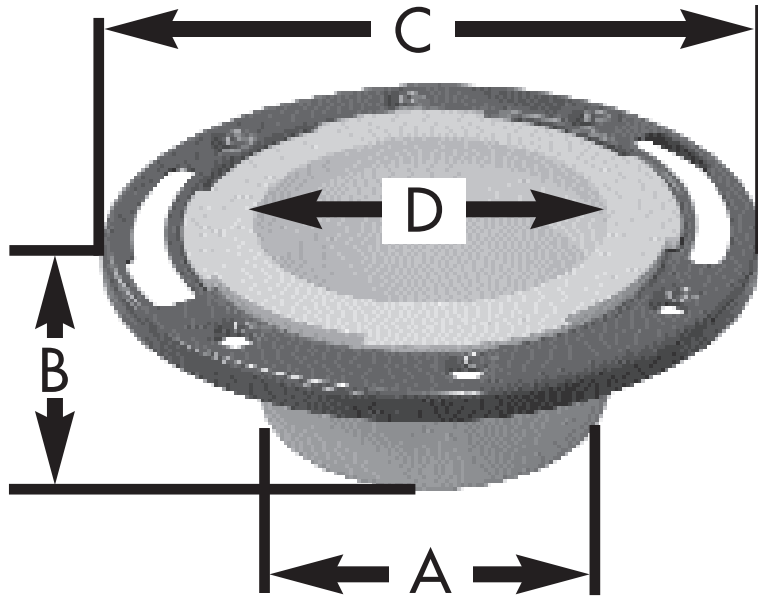

SPECIFICATION SUBMITTAL SHEET

jones stephens corporation

CLOSET FLANGES

features and benefits:

- Fits over 3" or inside 4" Schedule 40 DWV pipe
- NSF approved! 
- Two radial slots for closet bolts

This product and others like it can be found in the Jones Stephens catalog. Call today to order your catalog or download it from our website:
www.plumbest.com

WITH KNOCKOUT

PVC	ABS	SIZE	A	B	C	D
<input type="checkbox"/> C52-340	<input type="checkbox"/> C52-341	3" x 4"	Over 3"/Inside 4"	2 ³ / ₁₆ "	7"	3 ³ / ₄ "

WITHOUT KNOCKOUT

PVC	ABS	SIZE	A	B	C	D
<input type="checkbox"/> C53-340	<input type="checkbox"/> C53-341	3" x 4"	Over 3"/Inside 4"	2 ³ / ₁₆ "	7"	3 ³ / ₄ "