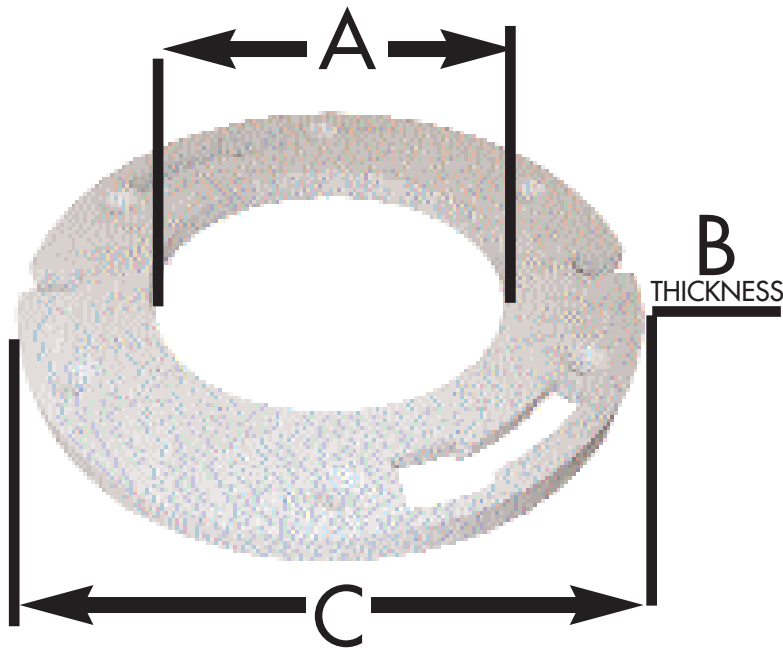

## CLOSET FLANGE RING

### features and benefits:

- Fits over 3" or 4" PVC
- Converts 3" and 4" PVC pipe into a toilet ready application

This product and others like it can be found in the Jones Stephens catalog. Call today to order your catalog or download it from our website: [www.plumbest.com](http://www.plumbest.com)

PART NO.	DESCRIPTION	A	B	C
<b>PVC</b>				
□ C51-402	CLOSET FLANGE RING	4 1/2"	1/2"	7"

jones stephens corporation  
 3249 moody parkway • moody, alabama 35004  
 toll free phone: 1-800-355-6637 • toll free fax: 1-800-462-6991  
[www.plumbest.com](http://www.plumbest.com)