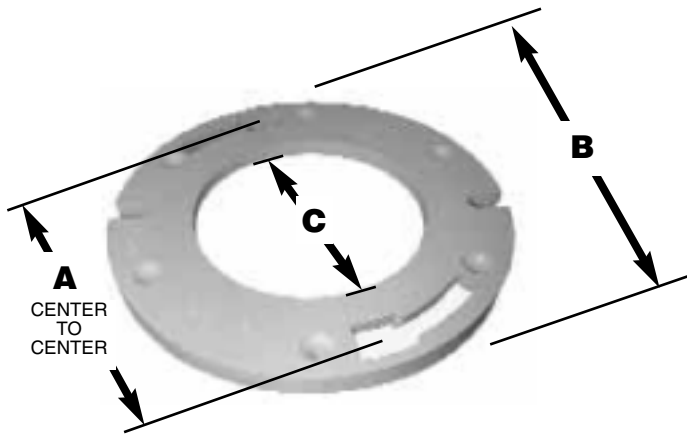

SPECIFICATION SUBMITTAL SHEET

jones stephens corporation

CLOSET FLANGE RINGS

features and benefits:

- Fits over 3" or 4" PVC
- Converts 3" and 4" PVC pipe into a toilet ready application

This product and others like it can be found in the Jones Stephens catalog. Call today to order your catalog or download it from our website: www.plumbest.com

PVC	DESCRIPTION	A	B	C
<input type="checkbox"/> C51-302	3" Ring	6"	7"	3-1/2"

ABS	DESCRIPTION	A	B	C
<input type="checkbox"/> C51-303	3" Ring	6"	7"	3-1/2"

jones stephens corporation
 3249 moody parkway • moody, alabama 35004
 toll free phone: 1-800-355-6637 • toll free fax: 1-800-462-6991
www.plumbest.com