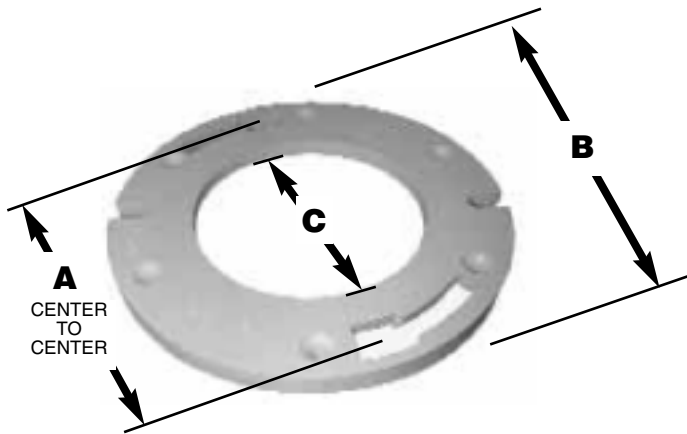

## CLOSET FLANGE RINGS

### features and benefits:

- Fits over 3" or 4" PVC
- Converts 3" and 4" PVC pipe into a toilet ready application

This product and others like it can be found in the Jones Stephens catalog. Call today to order your catalog or download it from our website: [www.plumbest.com](http://www.plumbest.com)

PVC	DESCRIPTION	A	B	C
<input type="checkbox"/> C51-302	3" Ring	6"	7"	3-1/2"

ABS	DESCRIPTION	A	B	C
<input type="checkbox"/> C51-303	3" Ring	6"	7"	3-1/2"

jones stephens corporation  
3249 moody parkway • moody, alabama 35004  
toll free phone: 1-800-355-6637 • toll free fax: 1-800-462-6991  
[www.plumbest.com](http://www.plumbest.com)