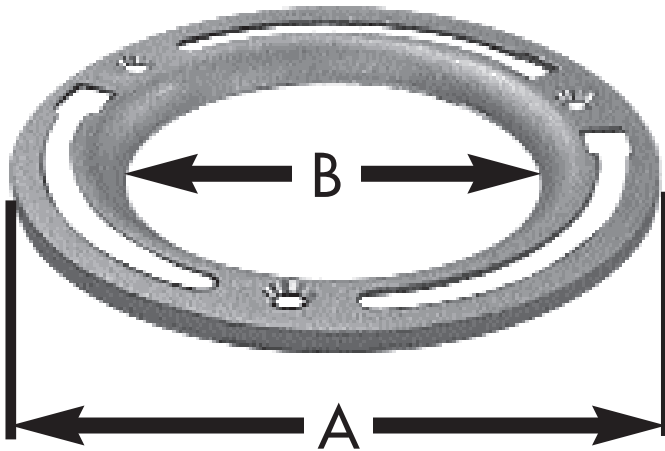

SPECIFICATION SUBMITTAL SHEET

j o n e s s t e p h e n s c o r p o r a t i o n

BRASS CLOSET FLANGE

features and benefits:

- Clip allows four way 1 1/2" offset
- For use with lead bends

This product and others like it can be found in the Jones Stephens catalog. Call today to order your catalog or download it from our website: www.plumbest.com

PART NO.	SIZE	A	B
<input type="checkbox"/> C49-440	14 oz.	7"	4 7/16"
<input type="checkbox"/> C49-441	Deep seal 1 1/8"	6 11/16"	4 5/16"

jones stephens corporation
3249 moody parkway • moody, alabama 35004
toll free phone: 1-800-355-6637 • toll free fax: 1-800-462-6991
www.plumbest.com