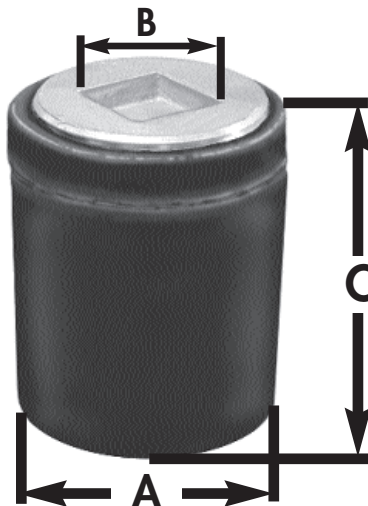

SPECIFICATION SUBMITTAL SHEET

j o n e s s t e p h e n s c o r p o r a t i o n

PLAIN END CAST IRON CLEANOUT-SHORT PATTERN WITH SOUTHERN CODE PLUG

RAISED HEAD

COUNTERSUNK HEAD

features and benefits:

- Fits flush with hub

This product and others like it can be found in the Jones Stephens catalog. Call today to order your catalog or download it from our website: www.plumbest.com

PART NO.	DESCRIPTION	PIPE SIZE		PLUG SIZE		HEIGHT	
		A		B		C	
<i>WITH SOUTHERN CODE PLUG</i>							
<input type="checkbox"/> C38-002	Raised Head (low sq.)	2"		1 1/2"		3 1/4"	
<input type="checkbox"/> C39-002	Countersunk	2"		1 1/2"		3 1/4"	
<input type="checkbox"/> C38-003	Raised Head (low sq.)	3"		2 1/2"		4"	
<input type="checkbox"/> C39-003	Countersunk	3"		2 1/2"		4"	
<input type="checkbox"/> C38-004	Raised Head (low sq.)	4"		3"		4"	
<input type="checkbox"/> C39-004	Countersunk	4"		3"		4"	
<input type="checkbox"/> C38-014	Raised Head (low sq.)	4"		3 1/2"		4"	
<input type="checkbox"/> C39-014	Countersunk	4"		3 1/2"		4"	
<input type="checkbox"/> C38-005	Raised Head (low sq.)	5"		4"		3 1/2"	
<input type="checkbox"/> C39-005	Countersunk	5"		4"		3 1/2"	
<input type="checkbox"/> C38-006	Raised Head (low sq.)	6"		5"		4"	
<input type="checkbox"/> C39-006	Countersunk	6"		5"		4"	