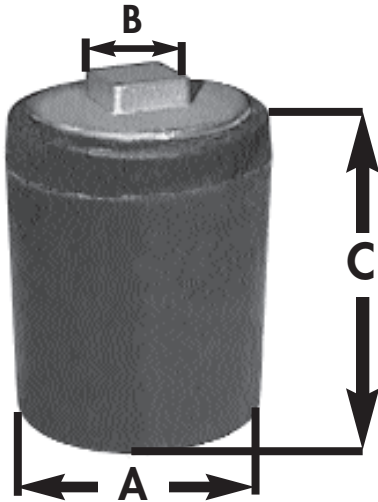

SPECIFICATION SUBMITTAL SHEET

j o n e s s t e p h e n s c o r p o r a t i o n

PLAIN END CAST IRON CLEANOUT-SHORT PATTERN WITH SOUTHERN CODE PLUG

RAISED HEAD

COUNTERSUNK HEAD

features and benefits:

- Fits flush with hub

This product and others like it can be found in the Jones Stephens catalog. Call today to order your catalog or download it from our website: www.plumbest.com

PART NO.	DESCRIPTION	PIPE SIZE		PLUG SIZE		HEIGHT	
		A		B		C	
<i>WITH SOUTHERN CODE PLUG</i>							
<input type="checkbox"/> C38-002	Raised Head (low sq.)	2"		1 1/2"		3 1/4"	
<input type="checkbox"/> C39-002	Countersunk	2"		1 1/2"		3 1/4"	
<input type="checkbox"/> C38-003	Raised Head (low sq.)	3"		2 1/2"		4"	
<input type="checkbox"/> C39-003	Countersunk	3"		2 1/2"		4"	
<input type="checkbox"/> C38-004	Raised Head (low sq.)	4"		3"		4"	
<input type="checkbox"/> C39-004	Countersunk	4"		3"		4"	
<input type="checkbox"/> C38-014	Raised Head (low sq.)	4"		3 1/2"		4"	
<input type="checkbox"/> C39-014	Countersunk	4"		3 1/2"		4"	
<input type="checkbox"/> C38-005	Raised Head (low sq.)	5"		4"		3 1/2"	
<input type="checkbox"/> C39-005	Countersunk	5"		4"		3 1/2"	
<input type="checkbox"/> C38-006	Raised Head (low sq.)	6"		5"		4"	
<input type="checkbox"/> C39-006	Countersunk	6"		5"		4"	