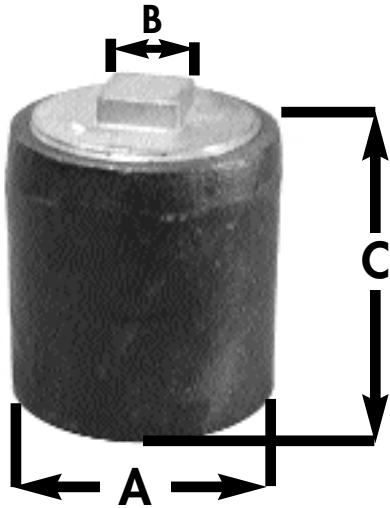

## PLAIN END CAST IRON CLEANOUT-SHORT PAT- TERN WITH SOUTHERN CODE PLUG

RAISED HEAD

COUNTERSUNK HEAD

features and benefits:

- Fits flush with hub

This product and others like it can be found in the Jones Stephens catalog. Call today to order your catalog or download it from our website: [www.plumbest.com](http://www.plumbest.com)

PART NO.	DESCRIPTION	PIPE SIZE	PLUG SIZE	HEIGHT
		A	B	C
<input type="checkbox"/> C38-102	Raised Head (low sq.)	2"	1 1/2"	2 7/8"
<input type="checkbox"/> C39-102	Countersunk	2"	1 1/2"	2 7/8"
<input type="checkbox"/> C38-103	Raised Head (low sq.)	3"	2 1/2"	3 5/8"
<input type="checkbox"/> C39-103	Countersunk	3"	2 1/2"	3 5/8"
<input type="checkbox"/> C38-104	Raised Head (low sq.)	4"	3"	3"
<input type="checkbox"/> C39-104	Countersunk	4"	3"	3"
<input type="checkbox"/> C38-114	Raised Head (low sq.)	4"	3 1/2"	4"
<input type="checkbox"/> C39-114	Countersunk	4"	3 1/2"	4"