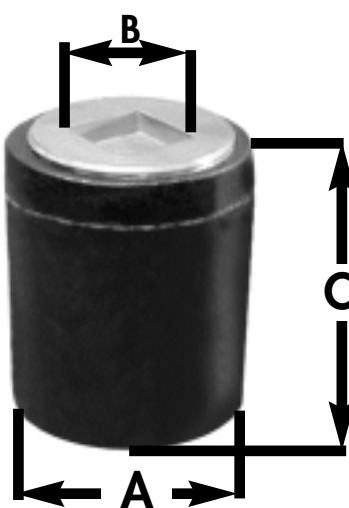

## PLAIN END CAST IRON CLEANOUT-SHORT PAT- TERN WITH SOUTHERN CODE PLUG

RAISED HEAD

COUNTERSUNK HEAD

features and benefits:

- Fits flush with hub

This product and others like it can be found in the Jones Stephens catalog. Call today to order your catalog or download it from our website: [www.plumbest.com](http://www.plumbest.com)

PART NO.	DESCRIPTION	PIPE SIZE	PLUG SIZE	HEIGHT
		A	B	C
<input type="checkbox"/> C38-102	Raised Head (low sq.)	2"	1 1/2"	2 7/8"
<input type="checkbox"/> C39-102	Countersunk	2"	1 1/2"	2 7/8"
<input type="checkbox"/> C38-103	Raised Head (low sq.)	3"	2 1/2"	3 5/8"
<input type="checkbox"/> C39-103	Countersunk	3"	2 1/2"	3 5/8"
<input type="checkbox"/> C38-104	Raised Head (low sq.)	4"	3"	3"
<input type="checkbox"/> C39-104	Countersunk	4"	3"	3"
<input type="checkbox"/> C38-114	Raised Head (low sq.)	4"	3 1/2"	4"
<input type="checkbox"/> C39-114	Countersunk	4"	3 1/2"	4"