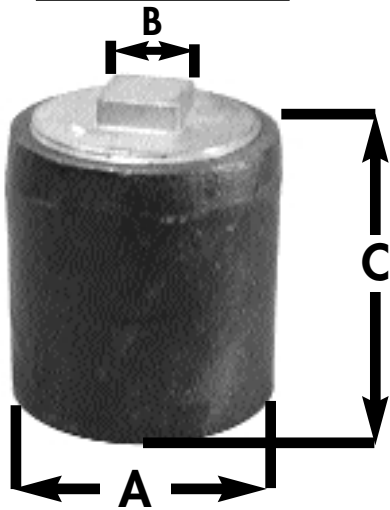

SPECIFICATION SUBMITTAL SHEET

jones stephens corporation

PLAIN END CAST IRON CLEANOUT-SHORT PAT- TERN WITH SOUTHERN CODE PLUG

RAISED HEAD

COUNTERSUNK HEAD

features and benefits:

- Fits flush with hub

This product and others like it can be found in the Jones Stephens catalog. Call today to order your catalog or download it from our website: www.plumbest.com

PART NO.	DESCRIPTION	PIPE SIZE		HEIGHT
		A	B	C
<input type="checkbox"/> C38-102	Raised Head (low sq.)	2"	1 1/2"	2 7/8"
<input type="checkbox"/> C39-102	Countersunk	2"	1 1/2"	2 7/8"
<input type="checkbox"/> C38-103	Raised Head (low sq.)	3"	2 1/2"	3 5/8"
<input type="checkbox"/> C39-103	Countersunk	3"	2 1/2"	3 5/8"
<input type="checkbox"/> C38-104	Raised Head (low sq.)	4"	3"	3"
<input type="checkbox"/> C39-104	Countersunk	4"	3"	3"
<input type="checkbox"/> C38-114	Raised Head (low sq.)	4"	3 1/2"	4"
<input type="checkbox"/> C39-114	Countersunk	4"	3 1/2"	4"