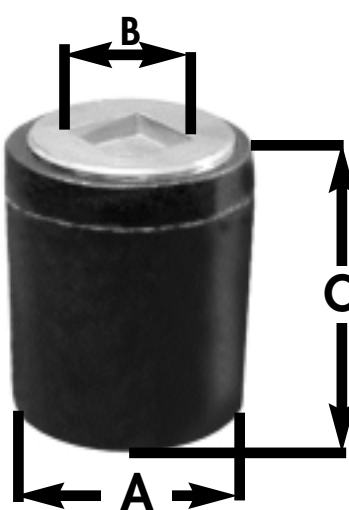

SPECIFICATION SUBMITTAL SHEET

jones stephens corporation

PLAIN END CAST IRON CLEANOUT-SHORT PAT- TERN WITH SOUTHERN CODE PLUG

RAISED HEAD

COUNTERSUNK HEAD

features and benefits:

- Fits flush with hub

This product and others like it can be found in the Jones Stephens catalog. Call today to order your catalog or download it from our website: www.plumbest.com

PART NO.	DESCRIPTION	PIPE SIZE		HEIGHT
		A	B	C
<input type="checkbox"/> C38-102	Raised Head (low sq.)	2"	1 1/2"	2 7/8"
<input type="checkbox"/> C39-102	Countersunk	2"	1 1/2"	2 7/8"
<input type="checkbox"/> C38-103	Raised Head (low sq.)	3"	2 1/2"	3 5/8"
<input type="checkbox"/> C39-103	Countersunk	3"	2 1/2"	3 5/8"
<input type="checkbox"/> C38-104	Raised Head (low sq.)	4"	3"	3"
<input type="checkbox"/> C39-104	Countersunk	4"	3"	3"
<input type="checkbox"/> C38-114	Raised Head (low sq.)	4"	3 1/2"	4"
<input type="checkbox"/> C39-114	Countersunk	4"	3 1/2"	4"