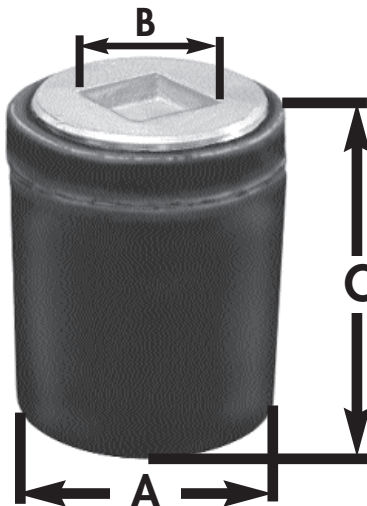

SPECIFICATION SUBMITTAL SHEET

j o n e s s t e p h e n s c o r p o r a t i o n

PLAIN END CAST IRON CLEANOUT-SHORT PATTERN WITH SOUTHERN CODE PLUG

RAISED HEAD

COUNTERSUNK HEAD

features and benefits:

- Fits flush with hub

This product and others like it can be found in the Jones Stephens catalog. Call today to order your catalog or download it from our website: www.plumbest.com

PART NO.	DESCRIPTION	PIPE SIZE		PLUG SIZE		HEIGHT	
		A		B		C	
<i>WITH SOUTHERN CODE PLUG</i>							
<input type="checkbox"/> C38-002	Raised Head (low sq.)	2"		1 1/2"		3 1/4"	
<input type="checkbox"/> C39-002	Countersunk	2"		1 1/2"		3 1/4"	
<input type="checkbox"/> C38-003	Raised Head (low sq.)	3"		2 1/2"		4"	
<input type="checkbox"/> C39-003	Countersunk	3"		2 1/2"		4"	
<input type="checkbox"/> C38-004	Raised Head (low sq.)	4"		3"		4"	
<input type="checkbox"/> C39-004	Countersunk	4"		3"		4"	
<input type="checkbox"/> C38-014	Raised Head (low sq.)	4"		3 1/2"		4"	
<input type="checkbox"/> C39-014	Countersunk	4"		3 1/2"		4"	
<input type="checkbox"/> C38-005	Raised Head (low sq.)	5"		4"		3 1/2"	
<input type="checkbox"/> C39-005	Countersunk	5"		4"		3 1/2"	
<input type="checkbox"/> C38-006	Raised Head (low sq.)	6"		5"		4"	
<input type="checkbox"/> C39-006	Countersunk	6"		5"		4"	