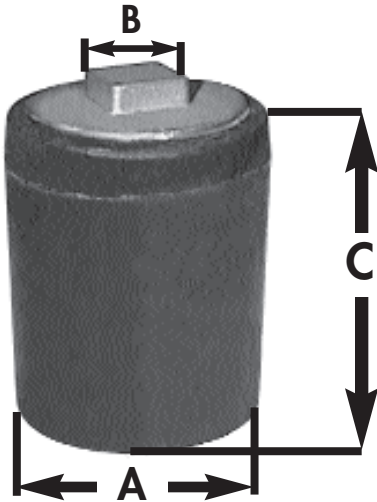

SPECIFICATION SUBMITTAL SHEET

j o n e s s t e p h e n s c o r p o r a t i o n

PLAIN END CAST IRON CLEANOUT-SHORT PATTERN WITH SOUTHERN CODE PLUG

RAISED HEAD

COUNTERSUNK HEAD

features and benefits:

- Fits flush with hub

This product and others like it can be found in the Jones Stephens catalog. Call today to order your catalog or download it from our website: www.plumbest.com

PART NO.	DESCRIPTION	PIPE SIZE		PLUG SIZE		HEIGHT	
		A		B		C	
<i>WITH SOUTHERN CODE PLUG</i>							
<input type="checkbox"/> C38-002	Raised Head (low sq.)	2"		1 1/2"		3 1/4"	
<input type="checkbox"/> C39-002	Countersunk	2"		1 1/2"		3 1/4"	
<input type="checkbox"/> C38-003	Raised Head (low sq.)	3"		2 1/2"		4"	
<input type="checkbox"/> C39-003	Countersunk	3"		2 1/2"		4"	
<input type="checkbox"/> C38-004	Raised Head (low sq.)	4"		3"		4"	
<input type="checkbox"/> C39-004	Countersunk	4"		3"		4"	
<input type="checkbox"/> C38-014	Raised Head (low sq.)	4"		3 1/2"		4"	
<input type="checkbox"/> C39-014	Countersunk	4"		3 1/2"		4"	
<input type="checkbox"/> C38-005	Raised Head (low sq.)	5"		4"		3 1/2"	
<input type="checkbox"/> C39-005	Countersunk	5"		4"		3 1/2"	
<input type="checkbox"/> C38-006	Raised Head (low sq.)	6"		5"		4"	
<input type="checkbox"/> C39-006	Countersunk	6"		5"		4"	