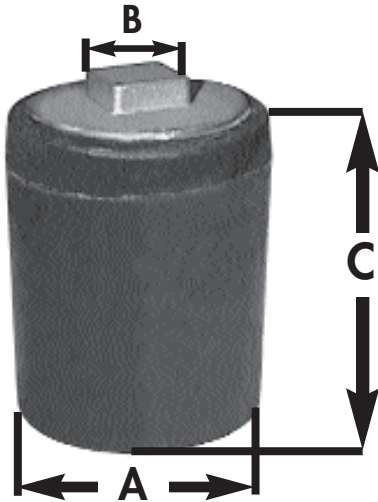

SPECIFICATION SUBMITTAL SHEET

j o n e s s t e p h e n s c o r p o r a t i o n

PLAIN END CAST IRON CLEANOUT-SHORT PATTERN WITH SOUTHERN CODE PLUG

RAISED HEAD

COUNTERSUNK HEAD

features and benefits:

- Fits flush with hub

This product and others like it can be found in the Jones Stephens catalog. Call today to order your catalog or download it from our website: www.plumbest.com

PART NO.	DESCRIPTION	PIPE SIZE	PLUG SIZE	HEIGHT
		A	B	C
<i>WITH SOUTHERN CODE PLUG</i>				
<input type="checkbox"/> C38-002	Raised Head (low sq.)	2"	1 1/2"	3 1/4"
<input type="checkbox"/> C39-002	Countersunk	2"	1 1/2"	3 1/4"
<input type="checkbox"/> C38-003	Raised Head (low sq.)	3"	2 1/2"	4"
<input type="checkbox"/> C39-003	Countersunk	3"	2 1/2"	4"
<input type="checkbox"/> C38-004	Raised Head (low sq.)	4"	3"	4"
<input type="checkbox"/> C39-004	Countersunk	4"	3"	4"
<input type="checkbox"/> C38-014	Raised Head (low sq.)	4"	3 1/2"	4"
<input type="checkbox"/> C39-014	Countersunk	4"	3 1/2"	4"
<input type="checkbox"/> C38-005	Raised Head (low sq.)	5"	4"	3 1/2"
<input type="checkbox"/> C39-005	Countersunk	5"	4"	3 1/2"
<input type="checkbox"/> C38-006	Raised Head (low sq.)	6"	5"	4"
<input type="checkbox"/> C39-006	Countersunk	6"	5"	4"