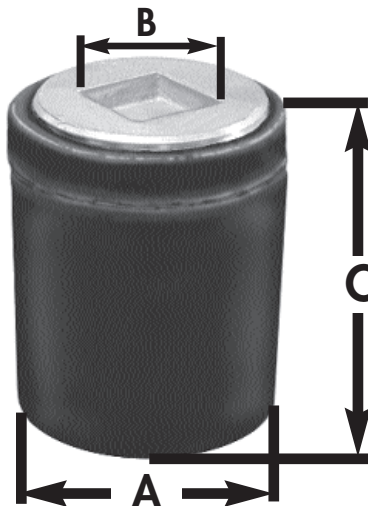

SPECIFICATION SUBMITTAL SHEET

j o n e s s t e p h e n s c o r p o r a t i o n

PLAIN END CAST IRON CLEANOUT-SHORT PATTERN WITH SOUTHERN CODE PLUG

RAISED HEAD

COUNTERSUNK HEAD

features and benefits:

- Fits flush with hub

This product and others like it can be found in the Jones Stephens catalog. Call today to order your catalog or download it from our website: www.plumbest.com

PART NO.	DESCRIPTION	PIPE SIZE	PLUG SIZE	HEIGHT
		A	B	C
<i>WITH SOUTHERN CODE PLUG</i>				
<input type="checkbox"/> C38-002	Raised Head (low sq.)	2"	1 1/2"	3 1/4"
<input type="checkbox"/> C39-002	Countersunk	2"	1 1/2"	3 1/4"
<input type="checkbox"/> C38-003	Raised Head (low sq.)	3"	2 1/2"	4"
<input type="checkbox"/> C39-003	Countersunk	3"	2 1/2"	4"
<input type="checkbox"/> C38-004	Raised Head (low sq.)	4"	3"	4"
<input type="checkbox"/> C39-004	Countersunk	4"	3"	4"
<input type="checkbox"/> C38-014	Raised Head (low sq.)	4"	3 1/2"	4"
<input type="checkbox"/> C39-014	Countersunk	4"	3 1/2"	4"
<input type="checkbox"/> C38-005	Raised Head (low sq.)	5"	4"	3 1/2"
<input type="checkbox"/> C39-005	Countersunk	5"	4"	3 1/2"
<input type="checkbox"/> C38-006	Raised Head (low sq.)	6"	5"	4"
<input type="checkbox"/> C39-006	Countersunk	6"	5"	4"