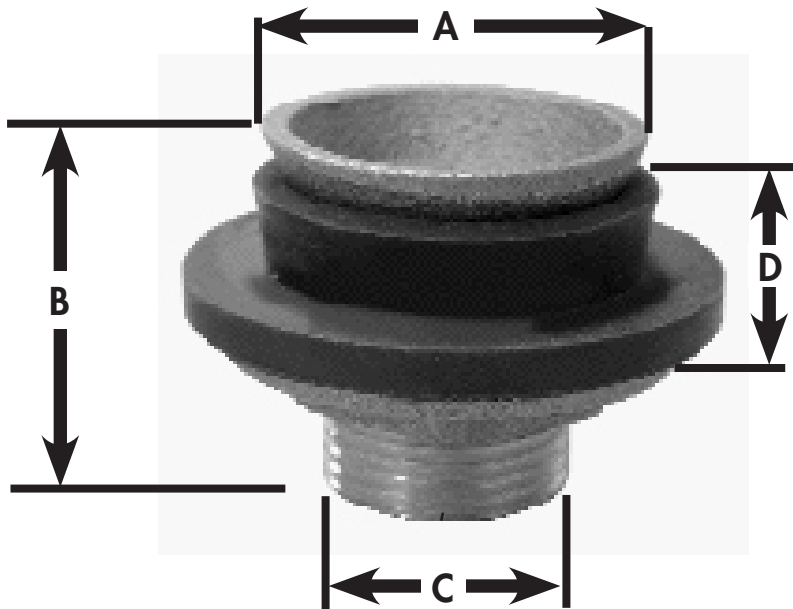

SPECIFICATION SUBMITTAL SHEET

JONES STEPHENS CORPORATION

CLOSET SPUD

PART NO.

C27-127; C27-201

features and benefits:

- Cast brass
- Includes spud washer and metal friction ring

This product and others like it can be found in the Jones Stephens catalog. Call today to order your catalog or download it from our website: www.plumbest.com

PART NO.	DESCRIPTION	A	B	C	D
<input type="checkbox"/> C27-127	1-1/2" x 1-1/4"	1-1/4"	1-5/8"	1-5/8"	5/8"
<input type="checkbox"/> C27-201	2" x 1-1/4"	2-3/4"	1-3/4"	1-5/8"	5/8"

JONES STEPHENS CORPORATION
 3249 MOODY PARKWAY • MOODY, ALABAMA 35004
 TOLL FREE PHONE: 1-800-355-6637 • TOLL FREE FAX: 1-800-462-6991
www.plumbest.com