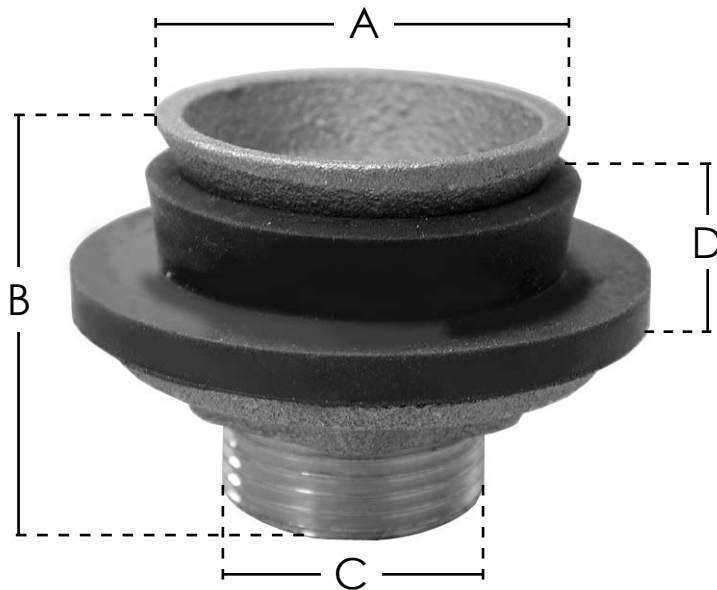

SPECIFICATION SUBMITTAL SHEET

JONES STEPHENS CORPORATION

CLOSET SPUD

features and benefits:

- Cast brass
- Includes spud washer and metal friction ring

This product and others like it can be found in the Jones Stephens catalog. Call today to order your catalog or download it from our website:
www.plumbest.com

PART NO.	DESCRIPTION	A	B	C	D
□ C27-200	2"	2 5/8"	1 3/4"	2 1/4"	5/8"

Jones Stephens Corporation
3249 Moody Parkway • Moody, Alabama 35004
Toll Free Phone: 1-800-355-6637 • Toll Free Fax: 1-800-462-6991
www.plumbest.com