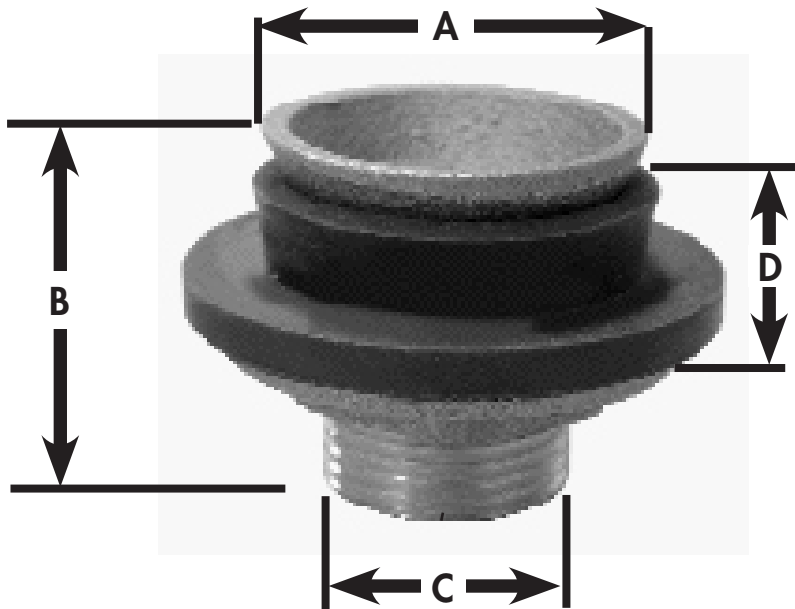

SPECIFICATION SUBMITTAL SHEET

JONES STEPHENS CORPORATION

CLOSET SPUD

PART NO.

C27-127; C27-201

features and benefits:

- Cast brass
- Includes spud washer and metal friction ring

This product and others like it can be found in the Jones Stephens catalog. Call today to order your catalog or download it from our website: www.plumbest.com

PART NO.	DESCRIPTION	A	B	C	D
<input type="checkbox"/> C27-127	1-1/2" x 1-1/4"	1-1/4"	1-5/8"	1-5/8"	5/8"
<input type="checkbox"/> C27-201	2" x 1-1/4"	2-3/4"	1-3/4"	1-5/8"	5/8"

JONES STEPHENS CORPORATION
3249 MOODY PARKWAY • MOODY, ALABAMA 35004
TOLL FREE PHONE: 1-800-355-6637 • TOLL FREE FAX: 1-800-462-6991
www.plumbest.com