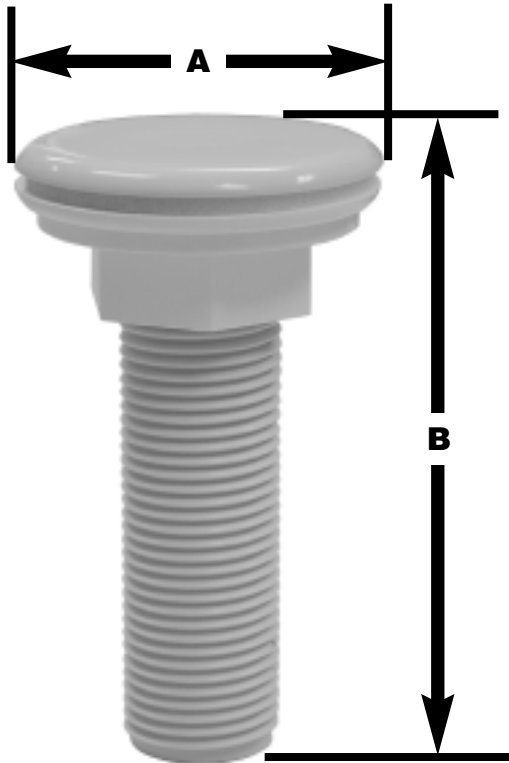

## DECORATIVE FAUCET HOLE COVER

### features and benefits:

- Molded Celcon—will not chip or peel
- Bagged

This product and others like it can be found in the Jones Stephens catalog. Call today to order your catalog or download it from our website: [www.plumbest.com](http://www.plumbest.com)

PART NO.	DESCRIPTION	A	B
<input type="checkbox"/> C06-004	Polar white	1 3/4"	3"
<input type="checkbox"/> C06-005	Euro- white	1 3/4"	3"
<input type="checkbox"/> C06-006	Biscuit	1 3/4"	3"
<input type="checkbox"/> C06-007	Almond	1 3/4"	3"
<input type="checkbox"/> C06-008	Black	1 3/4"	3"
<input type="checkbox"/> C06-011	Chrome	1 3/4"	3"
<input type="checkbox"/> C06-012	Gold	1 3/4"	3"