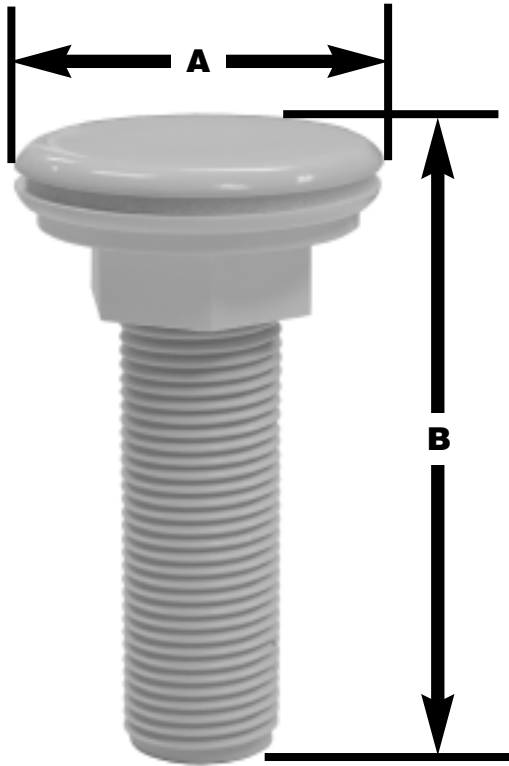

SPECIFICATION SUBMITTAL SHEET

jones stephens corporation

DECORATIVE FAUCET HOLE COVER

features and benefits:

- Molded Celcon—will not chip or peel
- Bagged

This product and others like it can be found in the Jones Stephens catalog. Call today to order your catalog or download it from our website: www.plumbest.com

PART NO.	DESCRIPTION	A	B
<input type="checkbox"/> C06-004	Polar white	1 3/4"	3"
<input type="checkbox"/> C06-005	Euro- white	1 3/4"	3"
<input type="checkbox"/> C06-006	Biscuit	1 3/4"	3"
<input type="checkbox"/> C06-007	Almond	1 3/4"	3"
<input type="checkbox"/> C06-008	Black	1 3/4"	3"
<input type="checkbox"/> C06-011	Chrome	1 3/4"	3"
<input type="checkbox"/> C06-012	Gold	1 3/4"	3"