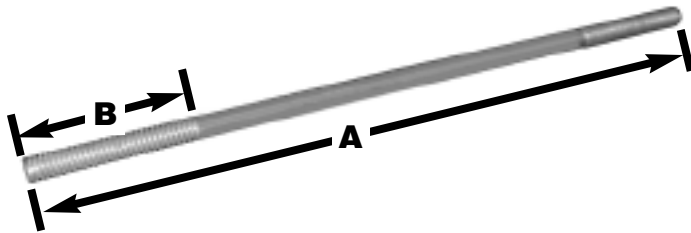

SPECIFICATION SUBMITTAL SHEET

j o n e s s t e p h e n s c o r p o r a t i o n

BRASS FLOAT ROD

features and benefits:

- CARTON QUANTITIES ONLY

This product and others like it can be found in the Jones Stephens catalog. Call today to order your catalog or download it from our website: www.plumbest.com

PART NO.	SIZE	A	B	C	D
<input type="checkbox"/> C05-052	8"	8"	1 1/2"		
<input type="checkbox"/> C05-053	10"	10"	1 1/2"		
<input type="checkbox"/> C05-054	12"	12"	1 1/2"		

jones stephens corporation
3249 moody parkway • moody, alabama 35004
toll free phone: 1-800-355-6637 • toll free fax: 1-800-462-6991
www.plumbest.com