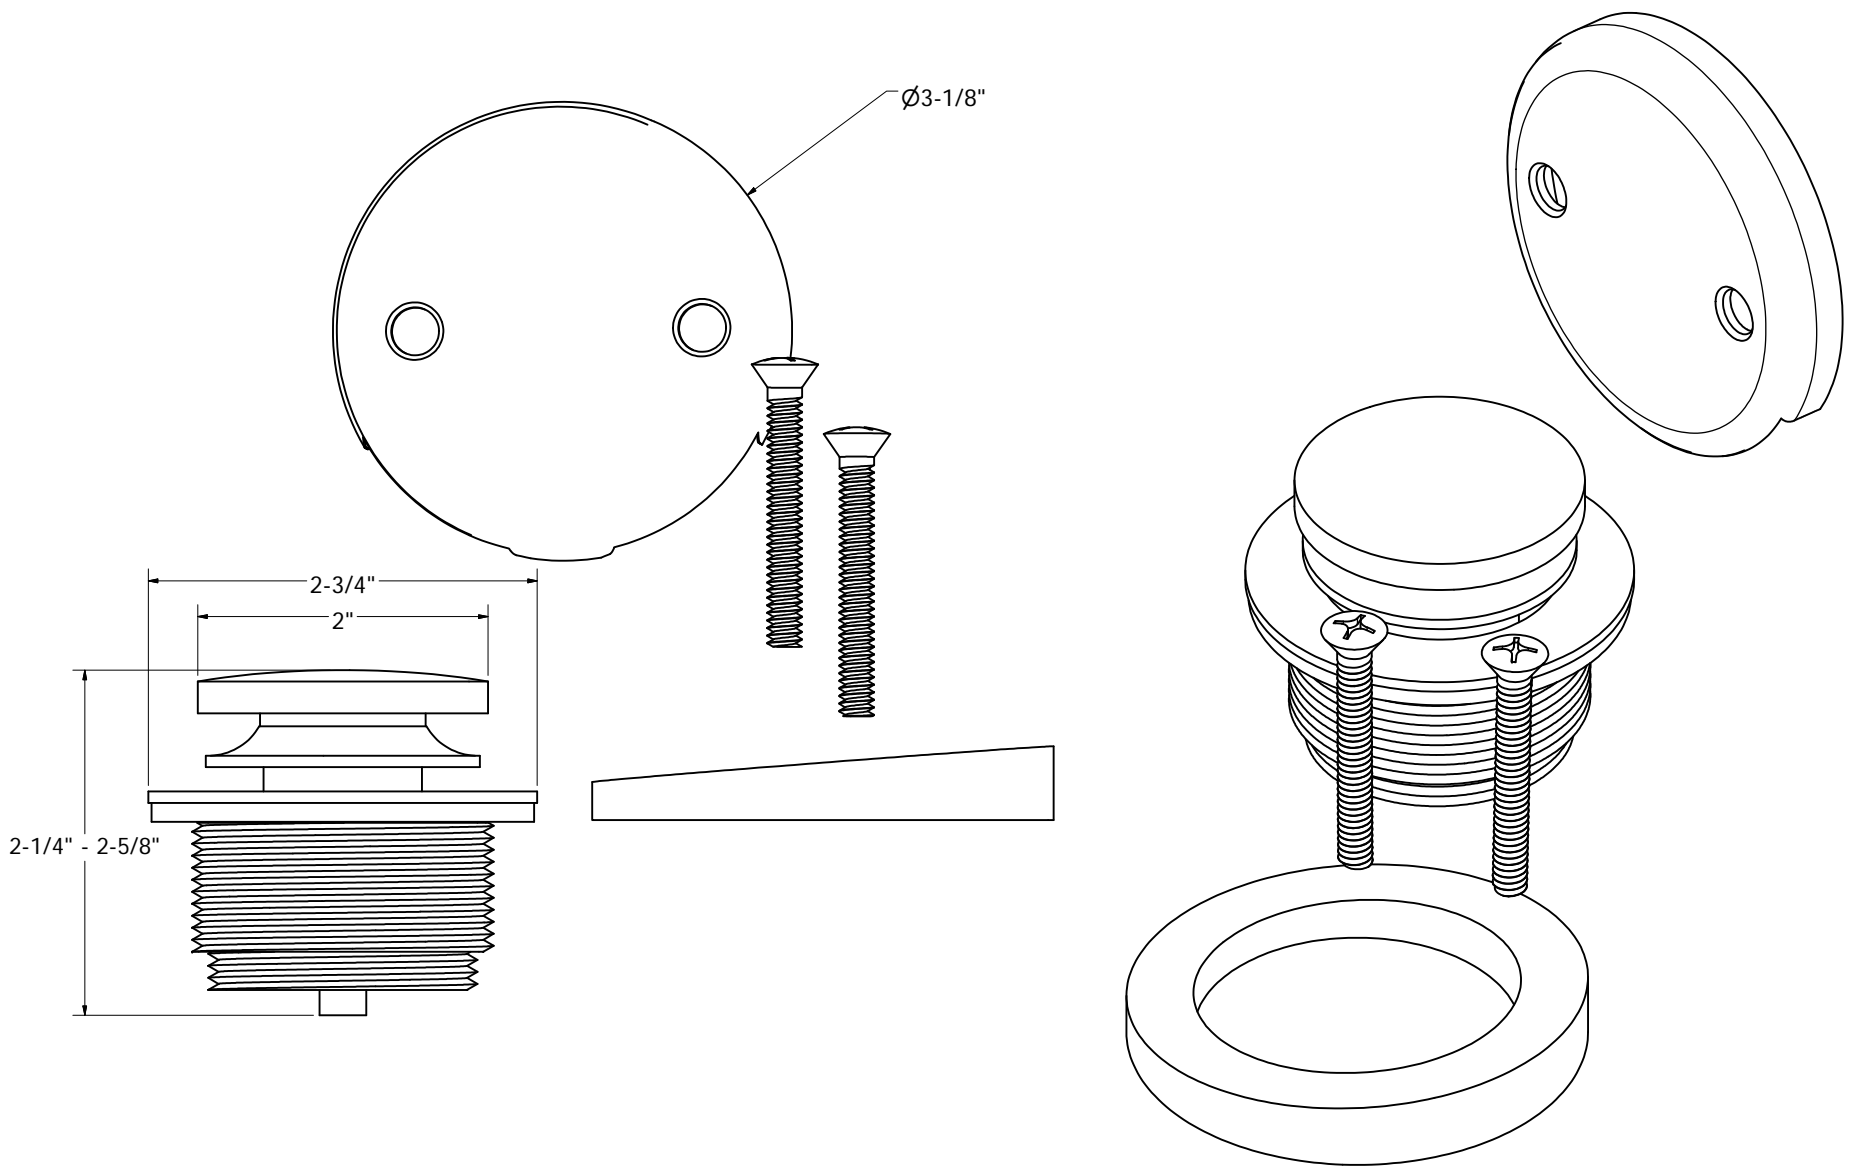

TOE TOUCH CONVERSION KIT

PHONE NUMBER 1-800-355-6637	PART NO.	B5156NP	B5156PS	B5156RB	B5156BN	
FAX NUMBER 1-800-462-6991						
SCALE 1.5 : 1	DATE 12-07-12	# HOLES	2	2	2	2
SHEET 1 OF 1	FINISH	PEARL NICKEL	POLISHED STAINLESS	OIL RUBBED BRONZE	OLD WORLD BRONZE	
DRAWN BY ASHLEY KRALOVEC						