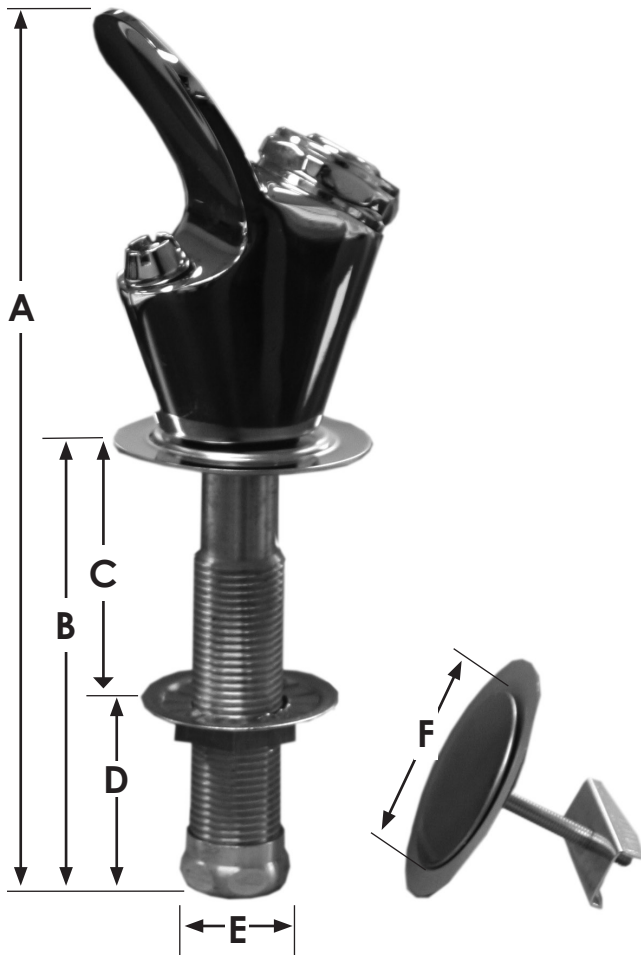

SPECIFICATION SUBMITTAL SHEET

JONES STEPHENS CORPORATION

RETROFIT BUBBLER KIT

PART NO B45220

features and benefits:

- Replaces fountain on china fixtures
- Contains bubbler 1/2" x 3/8" x 3 1/2" nipple, rosette flange, locknut coupling nut and 1 3/4" faucet cover

This product and others like it can be found in the Jones Stephens catalog. Call today to order your catalog or download it from our website: www.plumbest.com

PART NO.	A	B	C	D	E	F
□ B45220	7-5/8"	4-1/8"	2-1/4"	1-3/4"	7/8"	1-3/4"