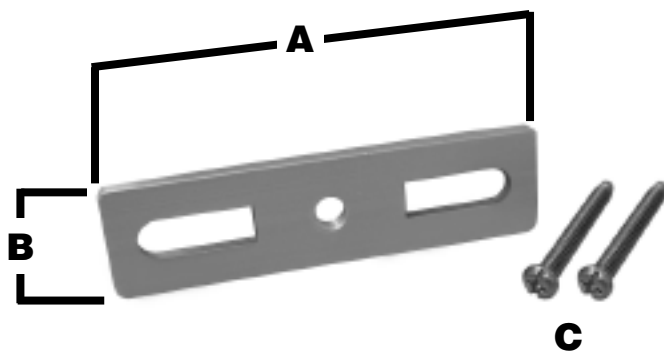

SPECIFICATION SUBMITTAL SHEET

j o n e s s t e p h e n s c o r p o r a t i o n

ALUMINUM BAR FOR WASTE AND OVERFLOW

PART NO. B07-200

features and benefits:

- Holds overflow ell to tub
- Converts two-hole faceplate to one-hole faceplate

This product and others like it can be found in the Jones Stephens catalog. Call today to order your catalog or download it from our website: www.plumbest.com

PART NO.	DESCRIPTION	A	B	C
<input type="checkbox"/> B07-200	Aluminum bar with 2 screws	2 ⁷ / ₈	³ / ₄	¹ / ₄ 20 - 1 ³ / ₄