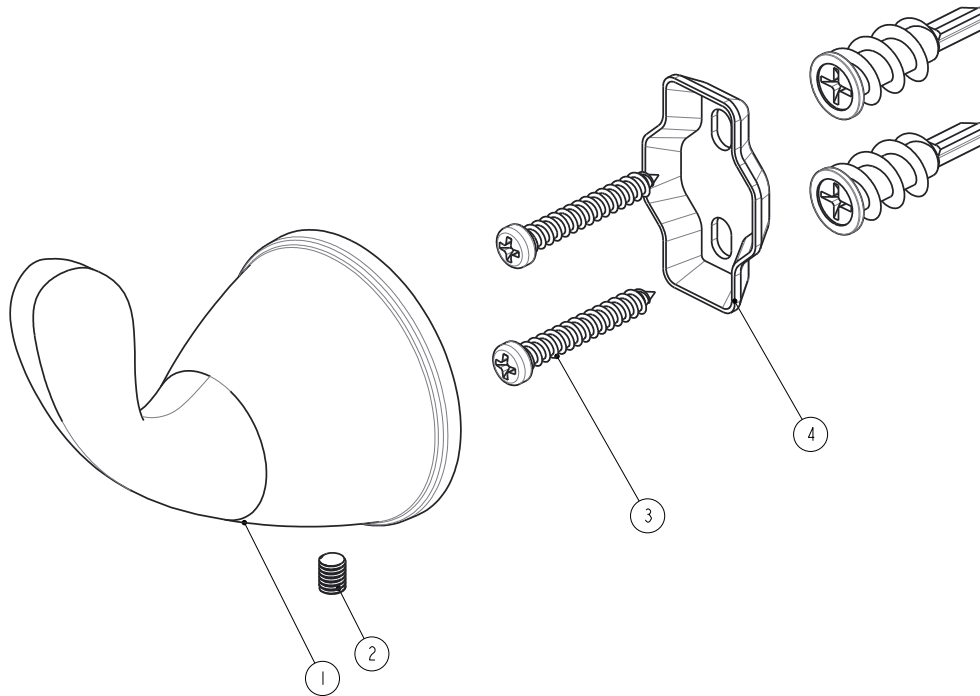

**PART NO. 97990 - CHROME PLATED**  
**PART NO. 97991 - BRUSHED NICKEL**  
**PART NO. 97992 - OIL RUBBED BRONZE**

**ROBE HOOK**

- Furnished with mounting brackets, heavy duty drywall anchors and screws
- Boxed

**PART NO. 97990 - CHROME PLATED**  
**PART NO. 97991 - BRUSHED NICKEL**  
**PART NO. 97992 - OIL RUBBED BRONZE**

**ROBE HOOK**

No.	Component Description
1	Robe Hook
2	Screw
3	Assembly Kit
4	Base