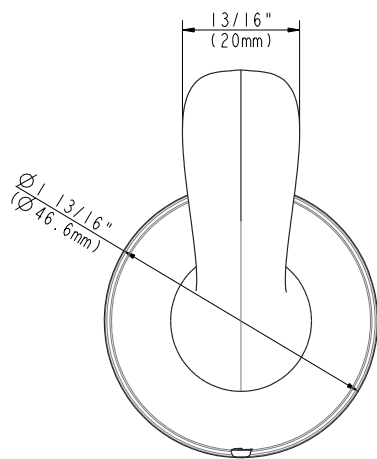

**PART NO. 97990 - CHROME PLATED**  
**PART NO. 97991 - BRUSHED NICKEL**  
**PART NO. 97992 - OIL RUBBED BRONZE**

**ROBE HOOK**

- Furnished with mounting brackets, heavy duty drywall anchors and screws
- Boxed

**PART NO. 97990 - CHROME PLATED**  
**PART NO. 97991 - BRUSHED NICKEL**  
**PART NO. 97992 - OIL RUBBED BRONZE**

**ROBE HOOK**

No.	Component Description
1	Robe Hook
2	Screw
3	Assembly Kit
4	Base