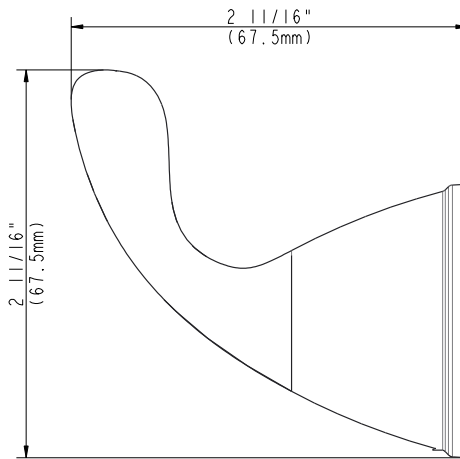

**PART NO. 97990 - CHROME PLATED**  
**PART NO. 97991 - BRUSHED NICKEL**  
**PART NO. 97992 - OIL RUBBED BRONZE**

**ROBE HOOK**

No.	Component Description
1	Robe Hook
2	Screw
3	Assembly Kit
4	Base