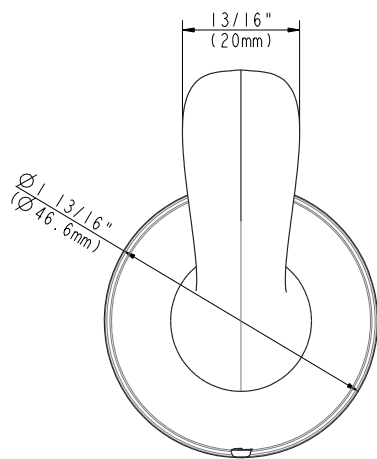

PART NO. 97990 - CHROME PLATED
PART NO. 97991 - BRUSHED NICKEL
PART NO. 97992 - OIL RUBBED BRONZE

ROBE HOOK

- Furnished with mounting brackets, heavy duty drywall anchors and screws
- Boxed

PART NO. 97990 - CHROME PLATED
PART NO. 97991 - BRUSHED NICKEL
PART NO. 97992 - OIL RUBBED BRONZE

ROBE HOOK

No.	Component Description
1	Robe Hook
2	Screw
3	Assembly Kit
4	Base