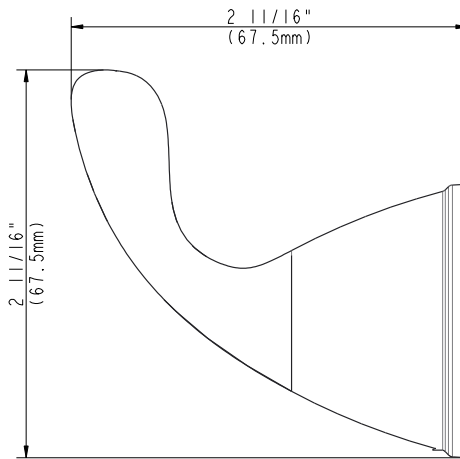

PART NO. 97990 - CHROME PLATED
PART NO. 97991 - BRUSHED NICKEL
PART NO. 97992 - OIL RUBBED BRONZE

ROBE HOOK

- Furnished with mounting brackets, heavy duty drywall anchors and screws
- Boxed

PART NO. 97990 - CHROME PLATED
PART NO. 97991 - BRUSHED NICKEL
PART NO. 97992 - OIL RUBBED BRONZE

ROBE HOOK

No.	Component Description
1	Robe Hook
2	Screw
3	Assembly Kit
4	Base