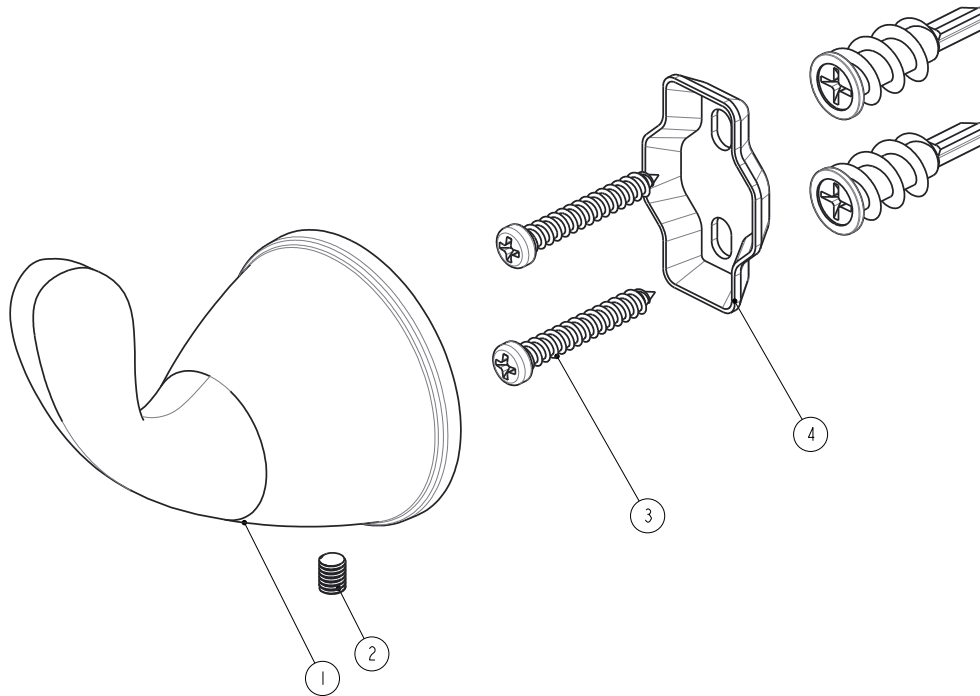

PART NO. 97990 - CHROME PLATED
PART NO. 97991 - BRUSHED NICKEL
PART NO. 97992 - OIL RUBBED BRONZE

ROBE HOOK

- Furnished with mounting brackets, heavy duty drywall anchors and screws
- Boxed

PART NO. 97990 - CHROME PLATED
PART NO. 97991 - BRUSHED NICKEL
PART NO. 97992 - OIL RUBBED BRONZE

ROBE HOOK

No.	Component Description
1	Robe Hook
2	Screw
3	Assembly Kit
4	Base