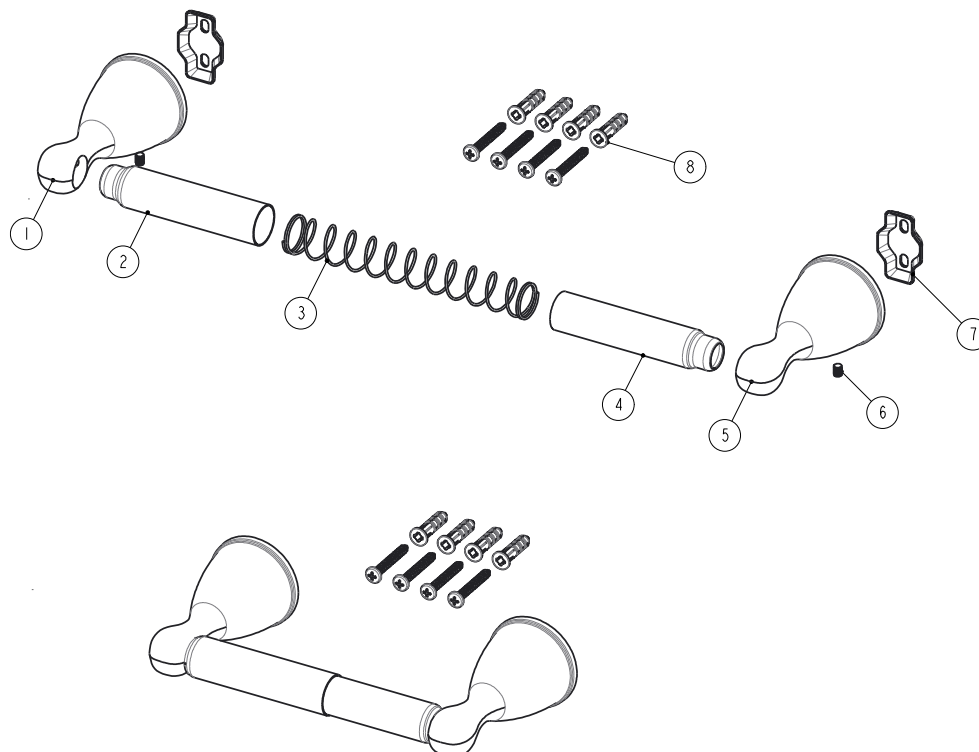

PART NO. - CHROME PLATED
PART NO. - BRUSHED NICKEL
PART NO. - OIL RUBBED BRONZE

TOILET PAPER HOLDER

- Furnished with mounting brackets, heavy duty drywall anchors and screws
- Boxed

PART NO. 97980 - CHROME PLATED
PART NO. 97981 - BRUSHED NICKEL
PART NO. 97982 - OIL RUBBED BRONZE

TOILET PAPER HOLDER

No.	Component Description
1	Holder
2	Paper Holder
3	Spring
4	Paper Holder
5	Holder
6	Screw
7	Base
8	Assembly Kit