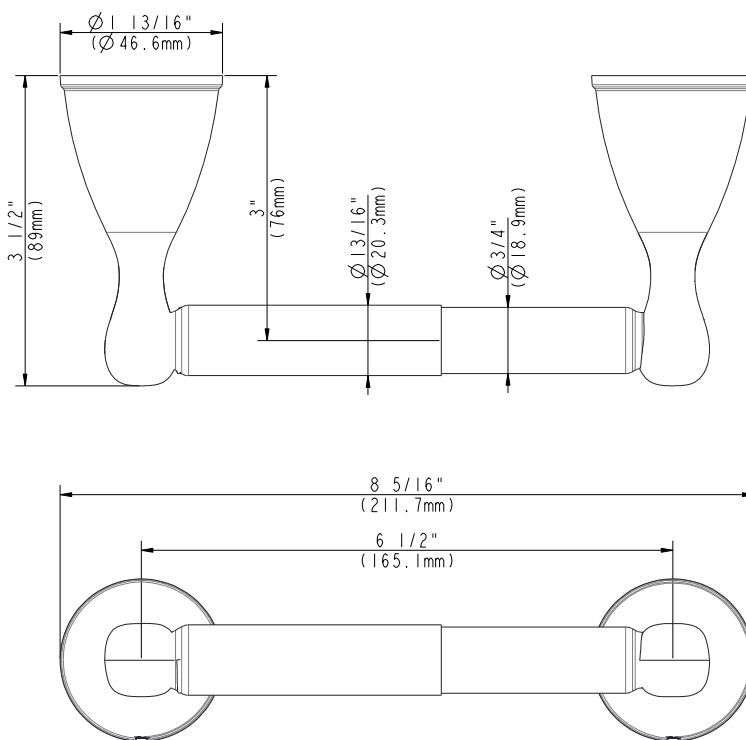

**PART NO. - CHROME PLATED**  
**PART NO. - BRUSHED NICKEL**  
**PART NO. - OIL RUBBED BRONZE**

**TOILET PAPER HOLDER**

- Furnished with mounting brackets, heavy duty drywall anchors and screws
- Boxed

**PART NO. 97980 - CHROME PLATED**  
**PART NO. 97981 - BRUSHED NICKEL**  
**PART NO. 97982 - OIL RUBBED BRONZE**

**TOILET PAPER HOLDER**

No.	Component Description
1	Holder
2	Paper Holder
3	Spring
4	Paper Holder
5	Holder
6	Screw
7	Base
8	Assembly Kit