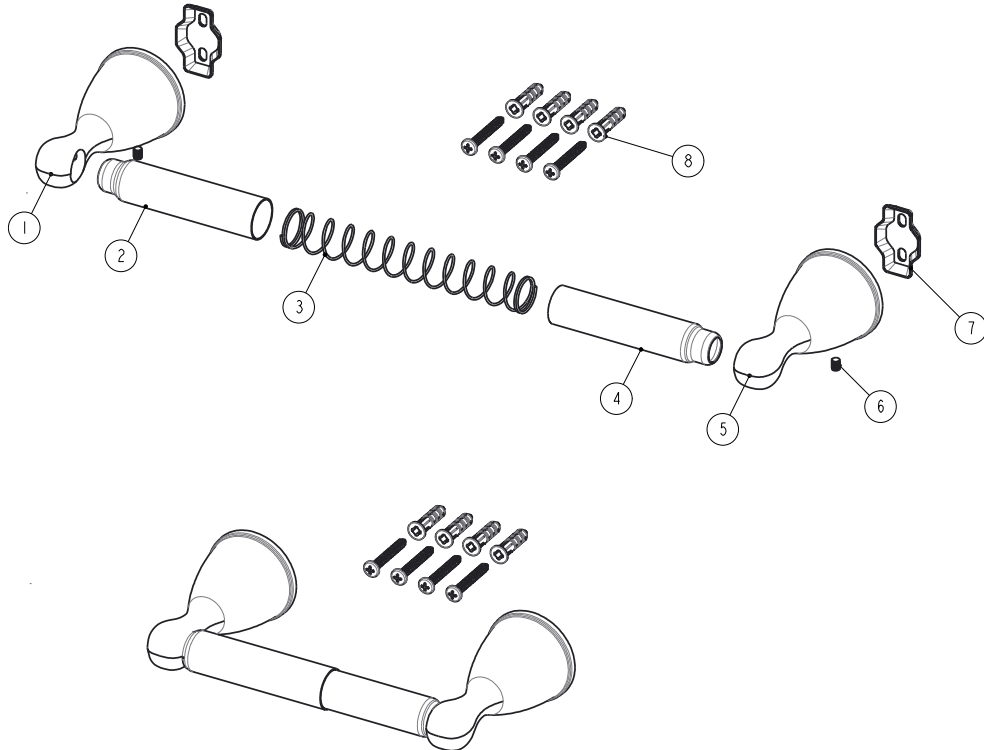

**PART NO. - CHROME PLATED**  
**PART NO. - BRUSHED NICKEL**  
**PART NO. - OIL RUBBED BRONZE**

**TOILET PAPER HOLDER**

- Furnished with mounting brackets, heavy duty drywall anchors and screws
- Boxed

**PART NO. 97980 - CHROME PLATED**  
**PART NO. 97981 - BRUSHED NICKEL**  
**PART NO. 97982 - OIL RUBBED BRONZE**

**TOILET PAPER HOLDER**

No.	Component Description
1	Holder
2	Paper Holder
3	Spring
4	Paper Holder
5	Holder
6	Screw
7	Base
8	Assembly Kit