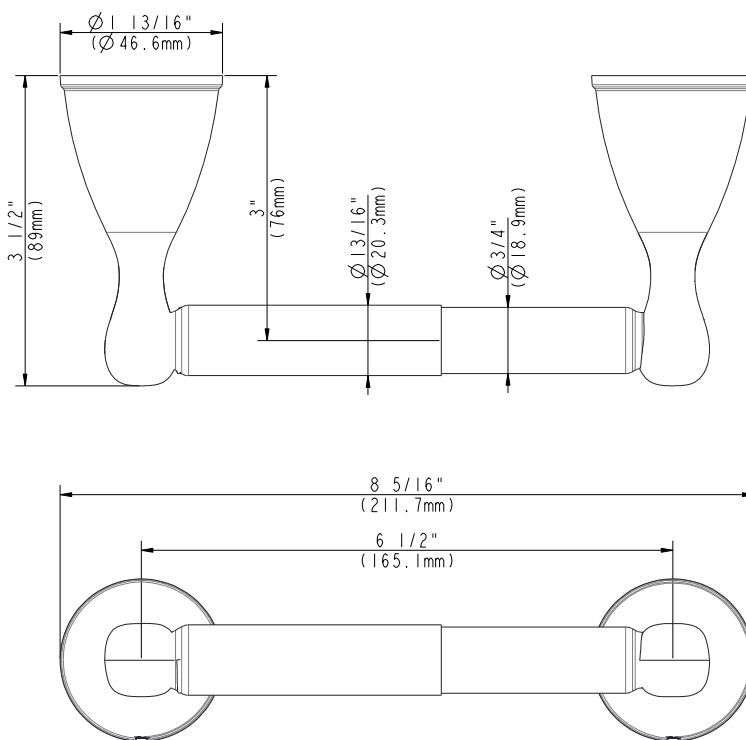

PART NO. - CHROME PLATED
PART NO. - BRUSHED NICKEL
PART NO. - OIL RUBBED BRONZE

TOILET PAPER HOLDER

- Furnished with mounting brackets, heavy duty drywall anchors and screws
- Boxed

PART NO. 97980 - CHROME PLATED
PART NO. 97981 - BRUSHED NICKEL
PART NO. 97982 - OIL RUBBED BRONZE

TOILET PAPER HOLDER

No.	Component Description
1	Holder
2	Paper Holder
3	Spring
4	Paper Holder
5	Holder
6	Screw
7	Base
8	Assembly Kit