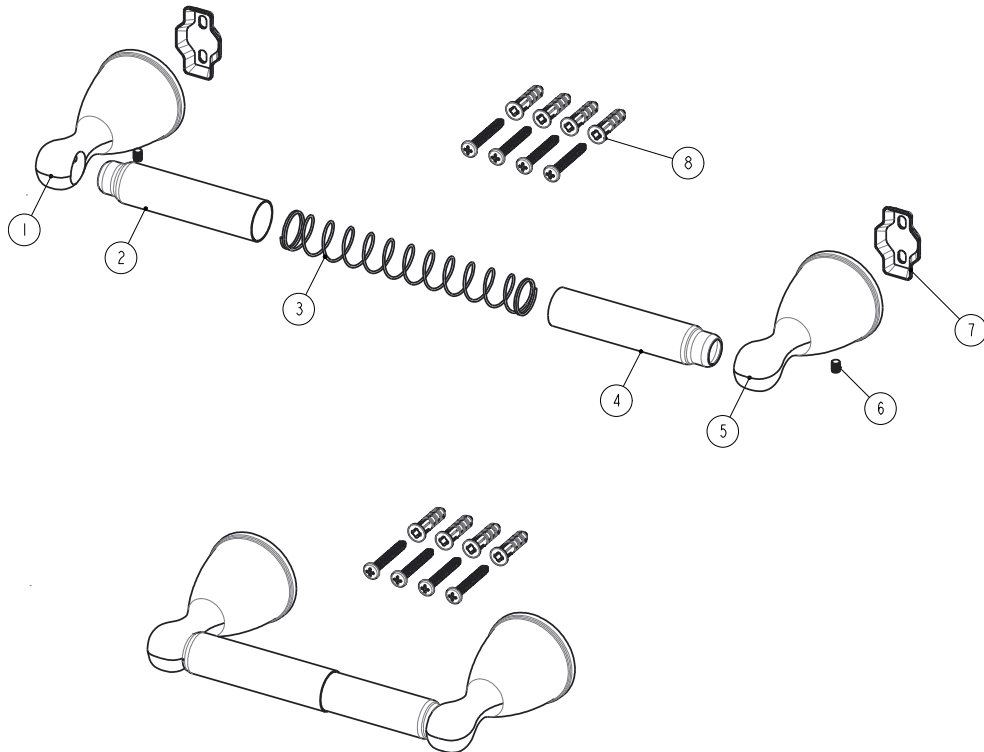

PART NO. - CHROME PLATED
PART NO. - BRUSHED NICKEL
PART NO. - OIL RUBBED BRONZE

TOILET PAPER HOLDER

- Furnished with mounting brackets, heavy duty drywall anchors and screws
- Boxed

PART NO. 97980 - CHROME PLATED
PART NO. 97981 - BRUSHED NICKEL
PART NO. 97982 - OIL RUBBED BRONZE

TOILET PAPER HOLDER

No.	Component Description
1	Holder
2	Paper Holder
3	Spring
4	Paper Holder
5	Holder
6	Screw
7	Base
8	Assembly Kit