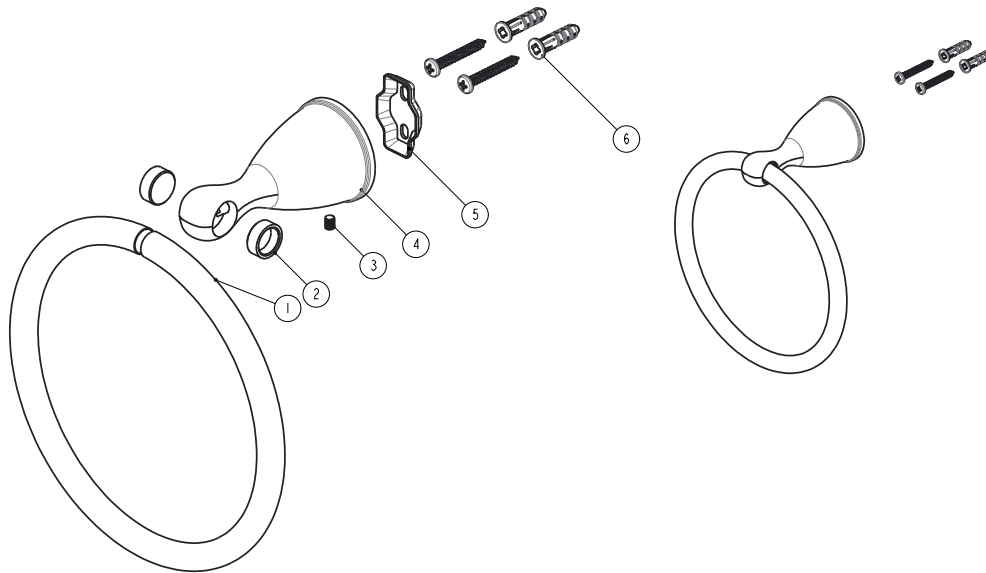

PART NO. 97970 - CHROME PLATED
PART NO. 97971 - BRUSHED NICKEL
PART NO. 97972 - OIL RUBBED BRONZE

TOWEL RING

- Furnished with mounting brackets, heavy duty drywall anchors and screws
- Boxed

PART NO. 97970 - CHROME PLATED
PART NO. 97971 - BRUSHED NICKEL
PART NO. 97972 - OIL RUBBED BRONZE

TOWEL RING

No.	Component Description
1	Towel Ring
2	Coat
3	Screw
4	Holder
5	Base
6	Assembly Kit