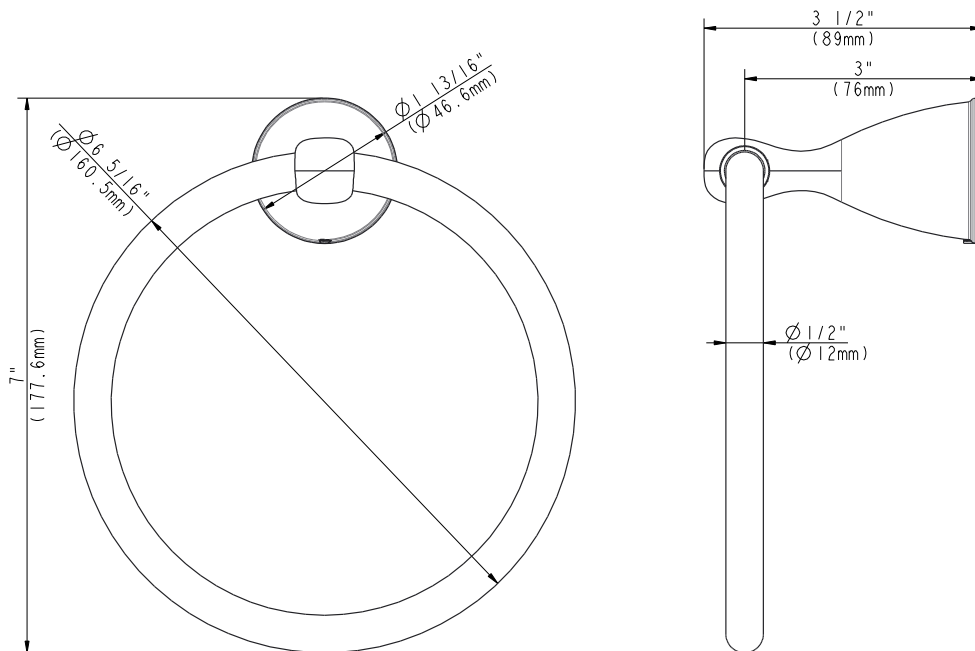

PART NO. 97970 - CHROME PLATED
PART NO. 97971 - BRUSHED NICKEL
PART NO. 97972 - OIL RUBBED BRONZE

TOWEL RING

- Furnished with mounting brackets, heavy duty drywall anchors and screws
- Boxed

PART NO. 97970 - CHROME PLATED
PART NO. 97971 - BRUSHED NICKEL
PART NO. 97972 - OIL RUBBED BRONZE

TOWEL RING

No.	Component Description
1	Towel Ring
2	Coat
3	Screw
4	Holder
5	Base
6	Assembly Kit