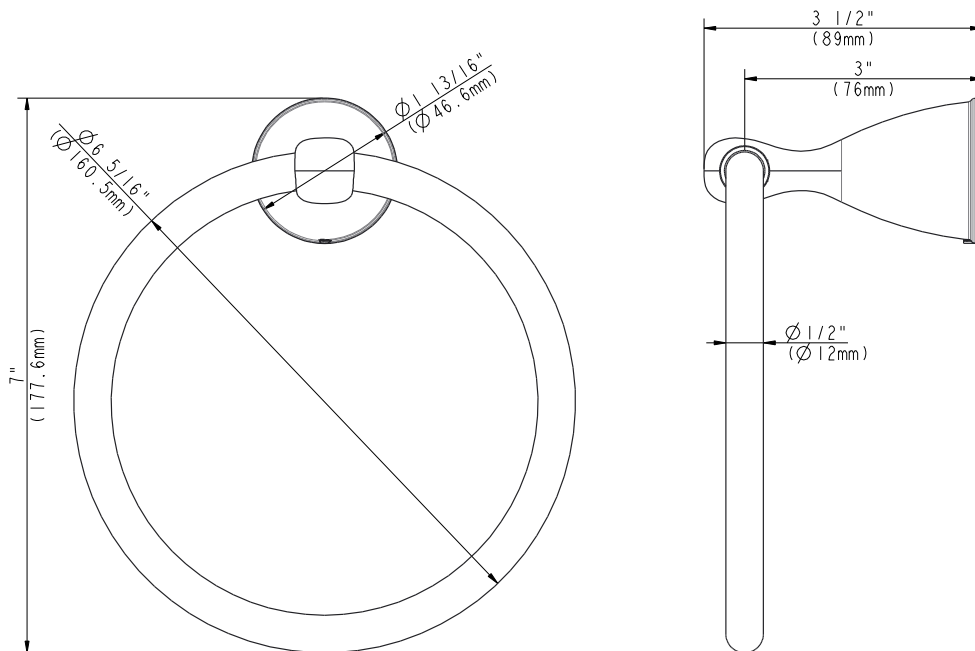

**PART NO. 97970 - CHROME PLATED**  
**PART NO. 97971 - BRUSHED NICKEL**  
**PART NO. 97972 - OIL RUBBED BRONZE**

**TOWEL RING**

- Furnished with mounting brackets, heavy duty drywall anchors and screws
- Boxed

**PART NO. 97970 - CHROME PLATED**  
**PART NO. 97971 - BRUSHED NICKEL**  
**PART NO. 97972 - OIL RUBBED BRONZE**

**TOWEL RING**

No.	Component Description
1	Towel Ring
2	Coat
3	Screw
4	Holder
5	Base
6	Assembly Kit