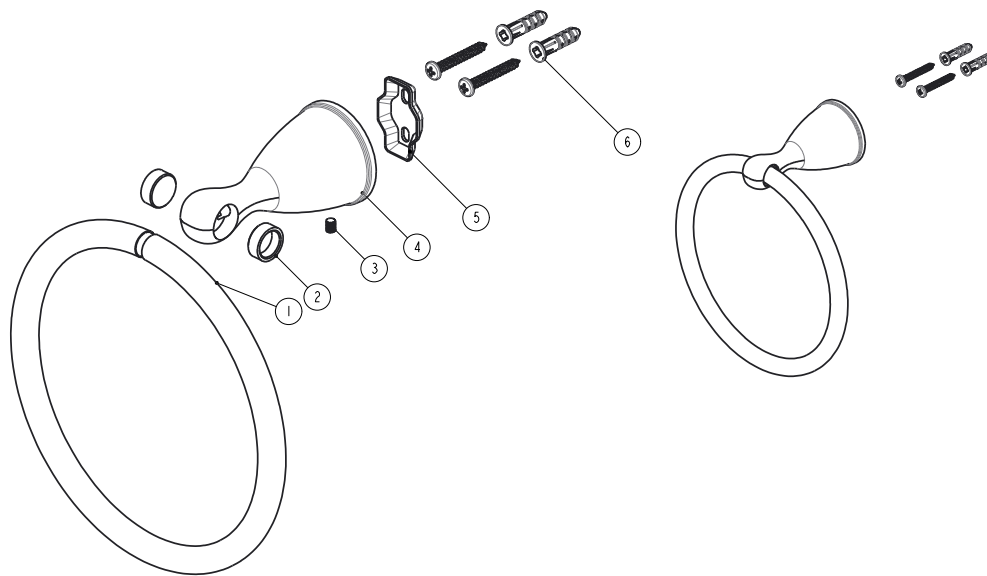

**PART NO. 97970 - CHROME PLATED**  
**PART NO. 97971 - BRUSHED NICKEL**  
**PART NO. 97972 - OIL RUBBED BRONZE**

**TOWEL RING**

- Furnished with mounting brackets, heavy duty drywall anchors and screws
- Boxed

**PART NO. 97970 - CHROME PLATED**  
**PART NO. 97971 - BRUSHED NICKEL**  
**PART NO. 97972 - OIL RUBBED BRONZE**

**TOWEL RING**

No.	Component Description
1	Towel Ring
2	Coat
3	Screw
4	Holder
5	Base
6	Assembly Kit