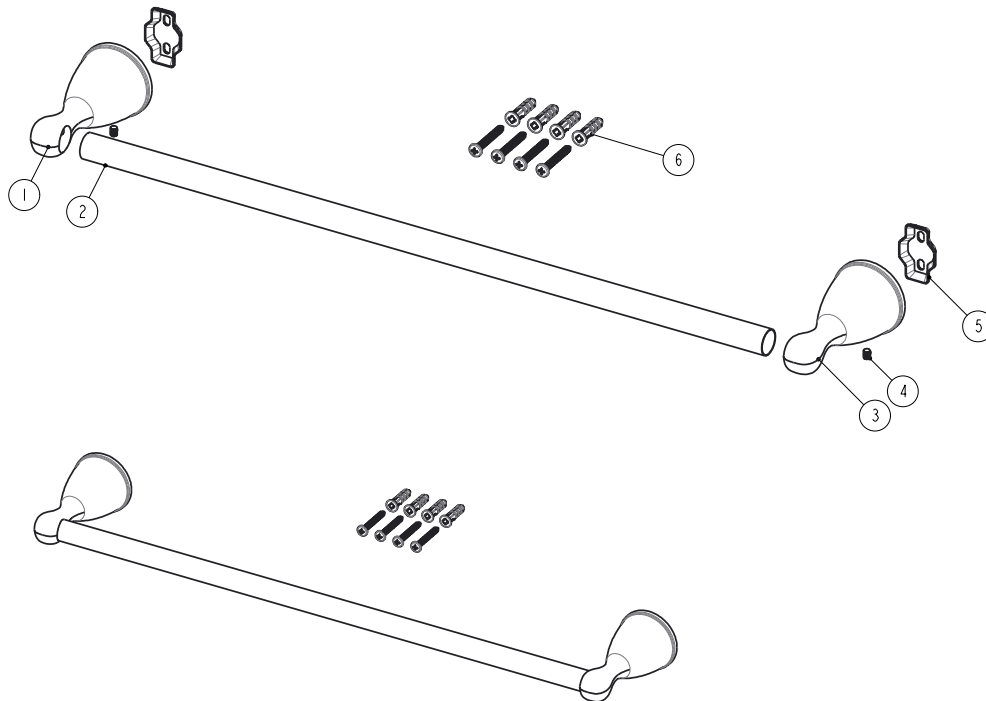

PART NO. 97960 - CHROME PLATED
PART NO. 97961 - BRUSHED NICKEL
PART NO. 97962 - OIL RUBBED BRONZE

18" TOWEL BAR

- Furnished with mounting brackets, heavy duty drywall anchors and screws
- Boxed

PART NO. 97960 - CHROME PLATED
PART NO. 97961 - BRUSHED NICKEL
PART NO. 97962 - OIL RUBBED BRONZE

18" TOWEL BAR

No.	Component Description
1	Holder
2	Towel Bar
3	Holder
4	Screw
5	Base
6	Assembly Kit