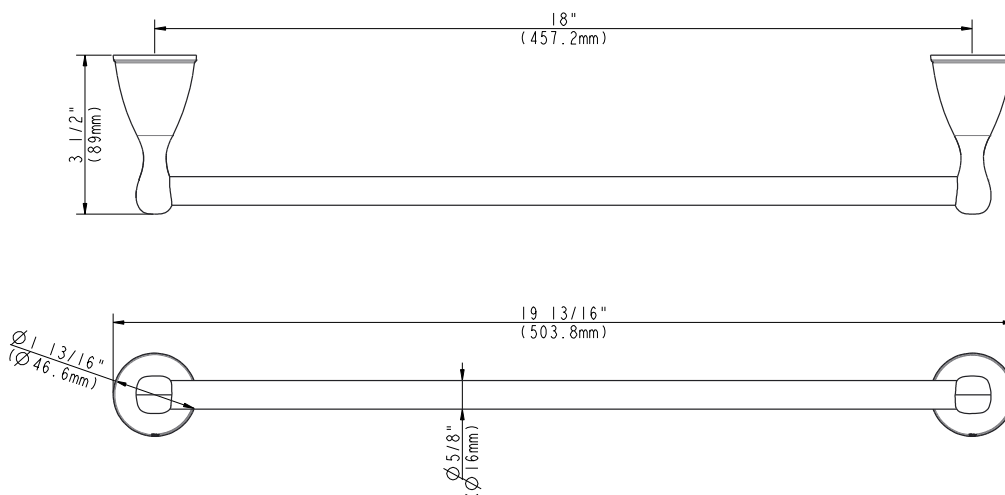

PART NO. 97960 - CHROME PLATED
PART NO. 97961 - BRUSHED NICKEL
PART NO. 97962 - OIL RUBBED BRONZE

18" TOWEL BAR

- Furnished with mounting brackets, heavy duty drywall anchors and screws
- Boxed

PART NO. 97960 - CHROME PLATED
PART NO. 97961 - BRUSHED NICKEL
PART NO. 97962 - OIL RUBBED BRONZE

18" TOWEL BAR

No.	Component Description
1	Holder
2	Towel Bar
3	Holder
4	Screw
5	Base
6	Assembly Kit