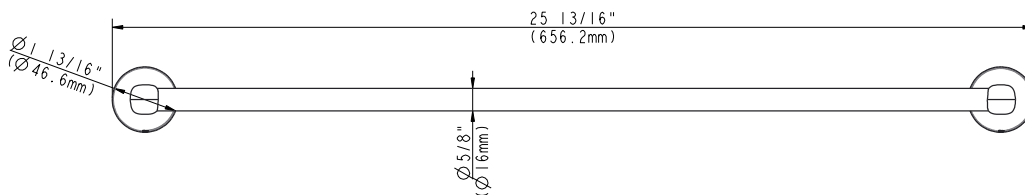

PART NO. 97950 - CHROME PLATED
PART NO. 97951 - BRUSHED NICKEL
PART NO. 97952 - OIL RUBBED BRONZE

24" TOWEL BAR

- Furnished with mounting brackets, heavy duty drywall anchors and screws
- Boxed

PART NO. 97950 - CHROME PLATED
PART NO. 97951 - BRUSHED NICKEL
PART NO. 97952 - OIL RUBBED BRONZE

24" TOWEL BAR

No.	Component Description
1	Holder
2	Towel Bar
3	Holder
4	Screw
5	Base
6	Assembly Kit