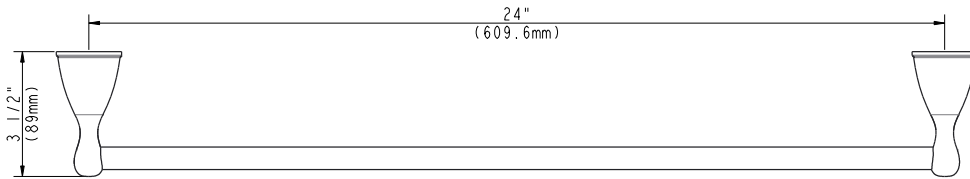

PART NO. 97950 - CHROME PLATED
PART NO. 97951 - BRUSHED NICKEL
PART NO. 97952 - OIL RUBBED BRONZE

24" TOWEL BAR

- Furnished with mounting brackets, heavy duty drywall anchors and screws
- Boxed

PART NO. 97950 - CHROME PLATED
PART NO. 97951 - BRUSHED NICKEL
PART NO. 97952 - OIL RUBBED BRONZE

24" TOWEL BAR

No.	Component Description
1	Holder
2	Towel Bar
3	Holder
4	Screw
5	Base
6	Assembly Kit