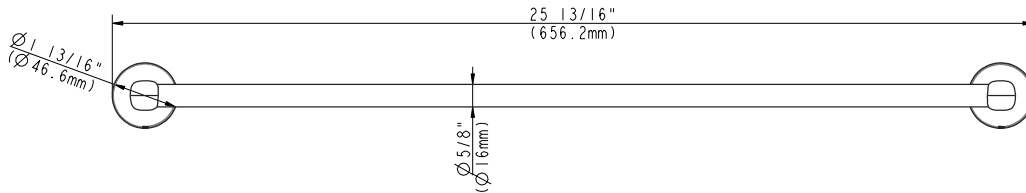

PART NO. 97950 - CHROME PLATED
PART NO. 97951 - BRUSHED NICKEL
PART NO. 97952 - OIL RUBBED BRONZE

24" TOWEL BAR

- Furnished with mounting brackets, heavy duty drywall anchors and screws
- Boxed

PART NO. 97950 - CHROME PLATED
PART NO. 97951 - BRUSHED NICKEL
PART NO. 97952 - OIL RUBBED BRONZE

24" TOWEL BAR

No.	Component Description
1	Holder
2	Towel Bar
3	Holder
4	Screw
5	Base
6	Assembly Kit