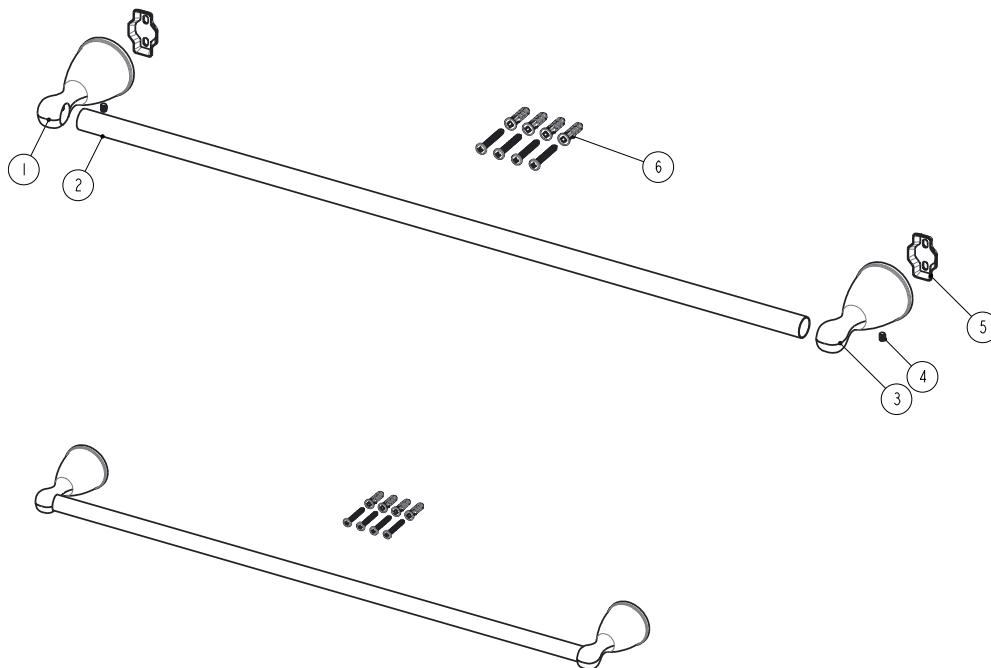

PART NO. 97950 - CHROME PLATED
PART NO. 97951 - BRUSHED NICKEL
PART NO. 97952 - OIL RUBBED BRONZE

24" TOWEL BAR

- Furnished with mounting brackets, heavy duty drywall anchors and screws
- Boxed

PART NO. 97950 - CHROME PLATED
PART NO. 97951 - BRUSHED NICKEL
PART NO. 97952 - OIL RUBBED BRONZE

24" TOWEL BAR

No.	Component Description
1	Holder
2	Towel Bar
3	Holder
4	Screw
5	Base
6	Assembly Kit