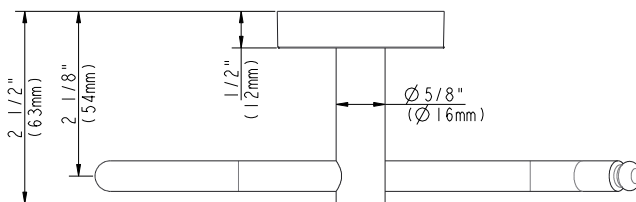

PART NO. 97940 - CHROME PLATED
PART NO. 97941 - BRUSHED NICKEL

TOILET PAPER HOLDER

- Furnished with mounting brackets, heavy duty drywall anchors and screws
- Boxed

PART NO. 97940 - CHROME PLATED
PART NO. 97941 - BRUSHED NICKEL
 TOILET PAPER HOLDER

No.	Component Description
1	TP Holder Curved
2	Screw
3	Holder
4	Screw
5	Base
6	Screw
7	Base
8	Assembly Kit