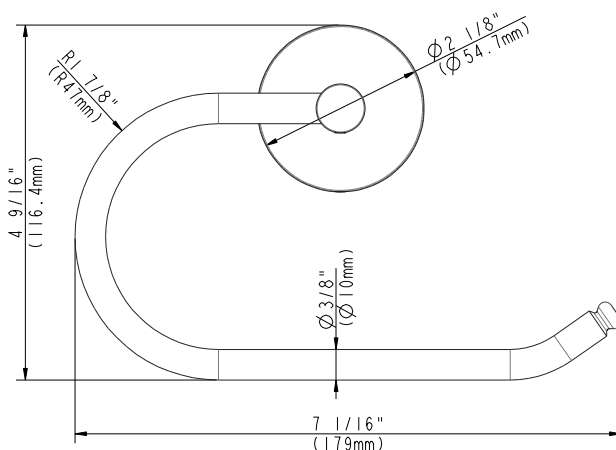

PART NO. 97940 - CHROME PLATED
PART NO. 97941 - BRUSHED NICKEL

TOILET PAPER HOLDER

- Furnished with mounting brackets, heavy duty drywall anchors and screws
- Boxed

PART NO. 97940 - CHROME PLATED
PART NO. 97941 - BRUSHED NICKEL
 TOILET PAPER HOLDER

No.	Component Description
1	TP Holder Curved
2	Screw
3	Holder
4	Screw
5	Base
6	Screw
7	Base
8	Assembly Kit