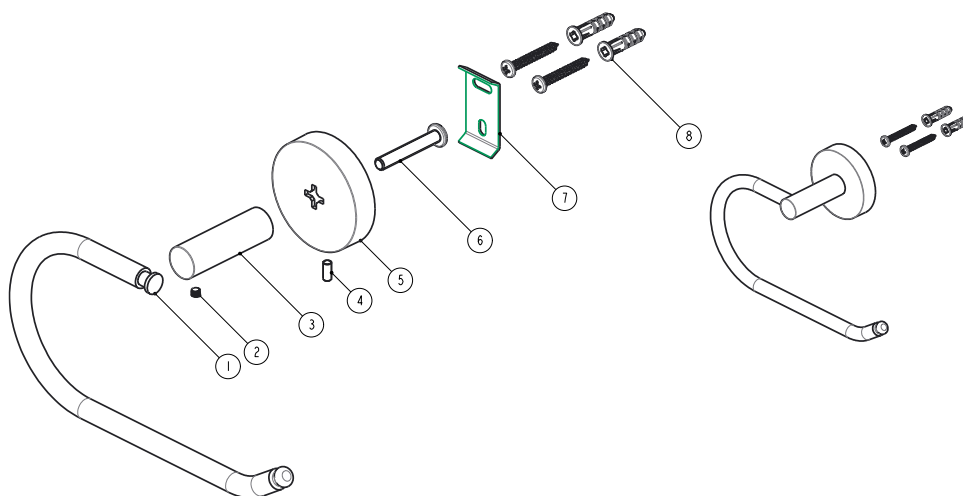

PART NO. 97940 - CHROME PLATED
PART NO. 97941 - BRUSHED NICKEL

TOILET PAPER HOLDER

- Furnished with mounting brackets, heavy duty drywall anchors and screws
- Boxed

PART NO. 97940 - CHROME PLATED
PART NO. 97941 - BRUSHED NICKEL
 TOILET PAPER HOLDER

No.	Component Description
1	TP Holder Curved
2	Screw
3	Holder
4	Screw
5	Base
6	Screw
7	Base
8	Assembly Kit