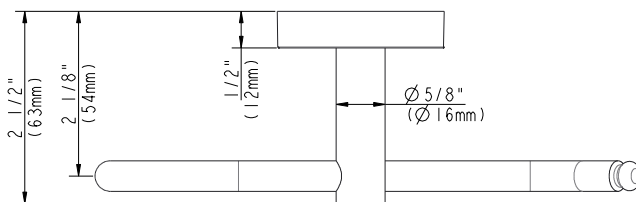

**PART NO. 97940 - CHROME PLATED**  
**PART NO. 97941 - BRUSHED NICKEL**

**TOILET PAPER HOLDER**

- Furnished with mounting brackets, heavy duty drywall anchors and screws
- Boxed

**PART NO. 97940 - CHROME PLATED**  
**PART NO. 97941 - BRUSHED NICKEL**  
 TOILET PAPER HOLDER

No.	Component Description
1	TP Holder Curved
2	Screw
3	Holder
4	Screw
5	Base
6	Screw
7	Base
8	Assembly Kit