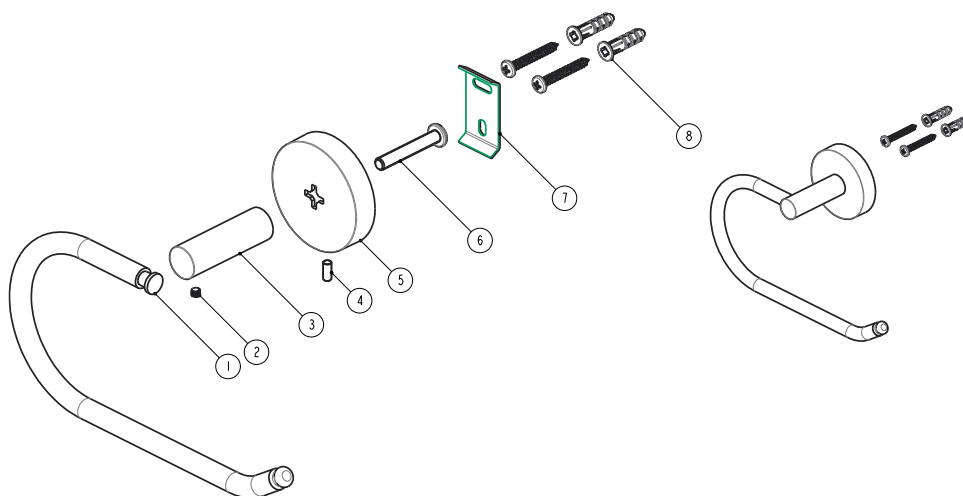

**PART NO. 97940 - CHROME PLATED**  
**PART NO. 97941 - BRUSHED NICKEL**

**TOILET PAPER HOLDER**

- Furnished with mounting brackets, heavy duty drywall anchors and screws
- Boxed

**PART NO. 97940 - CHROME PLATED**  
**PART NO. 97941 - BRUSHED NICKEL**  
 TOILET PAPER HOLDER

No.	Component Description
1	TP Holder Curved
2	Screw
3	Holder
4	Screw
5	Base
6	Screw
7	Base
8	Assembly Kit