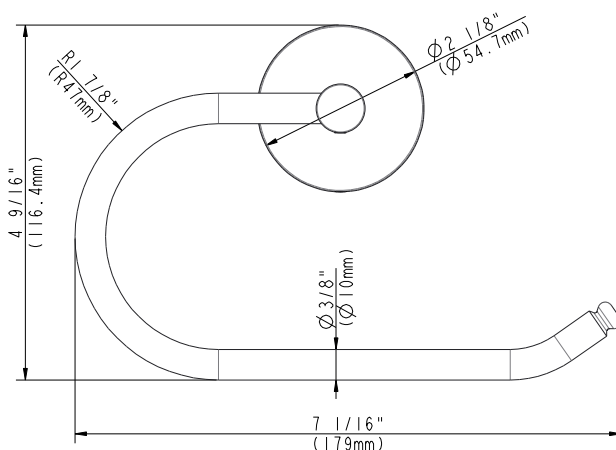

**PART NO. 97940 - CHROME PLATED**  
**PART NO. 97941 - BRUSHED NICKEL**

**TOILET PAPER HOLDER**

- Furnished with mounting brackets, heavy duty drywall anchors and screws
- Boxed

**PART NO. 97940 - CHROME PLATED**  
**PART NO. 97941 - BRUSHED NICKEL**  
 TOILET PAPER HOLDER

No.	Component Description
1	TP Holder Curved
2	Screw
3	Holder
4	Screw
5	Base
6	Screw
7	Base
8	Assembly Kit