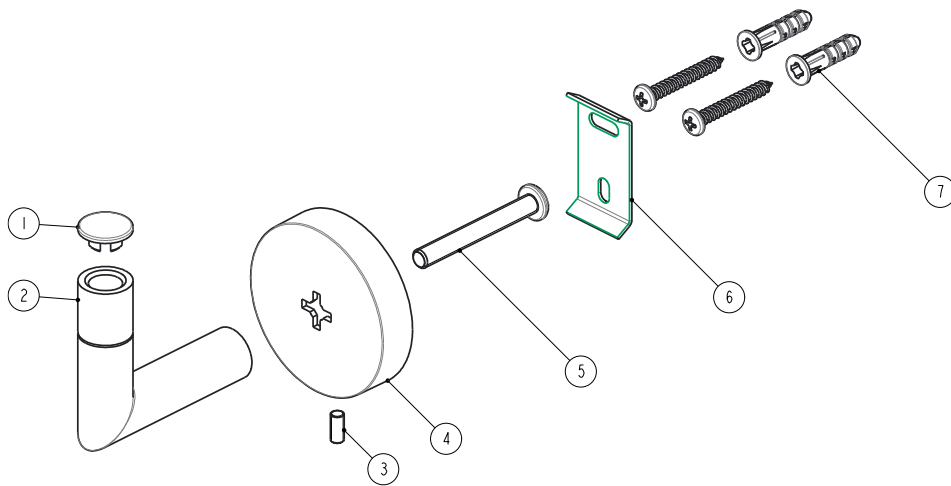

PART NO. 97930 - CHROME PLATED
PART NO. 97931 - BRUSHED NICKEL

ROBE HOOK

- Furnished with mounting brackets, heavy duty drywall anchors and screws
- Boxed

PART NO. 97930 - CHROME PLATED
PART NO. 97931 - BRUSHED NICKEL
ROBE HOOK

No.	Component Description
1	Plug
2	Robe Hook
3	Screw
4	Base
5	Screw
6	Base
7	Assembly Kit