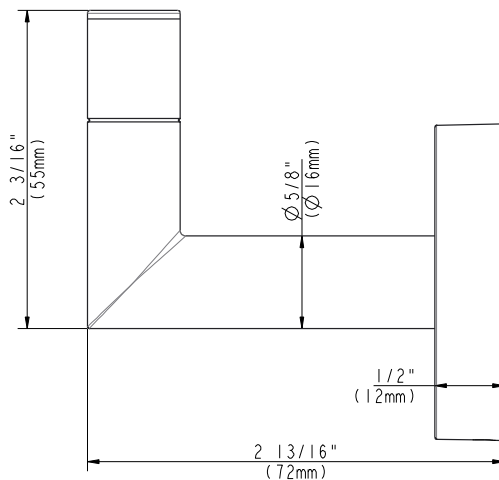

PART NO. 97930 - CHROME PLATED
PART NO. 97931 - BRUSHED NICKEL

ROBE HOOK

- Furnished with mounting brackets, heavy duty drywall anchors and screws
- Boxed

PART NO. 97930 - CHROME PLATED
PART NO. 97931 - BRUSHED NICKEL
ROBE HOOK

No.	Component Description
1	Plug
2	Robe Hook
3	Screw
4	Base
5	Screw
6	Base
7	Assembly Kit