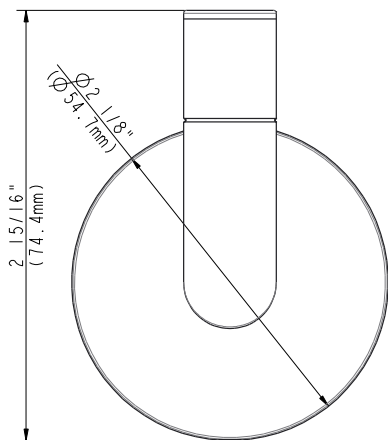

PART NO. 97930 - CHROME PLATED
PART NO. 97931 - BRUSHED NICKEL

ROBE HOOK

- Furnished with mounting brackets, heavy duty drywall anchors and screws
- Boxed

PART NO. 97930 - CHROME PLATED
PART NO. 97931 - BRUSHED NICKEL
ROBE HOOK

No.	Component Description
1	Plug
2	Robe Hook
3	Screw
4	Base
5	Screw
6	Base
7	Assembly Kit