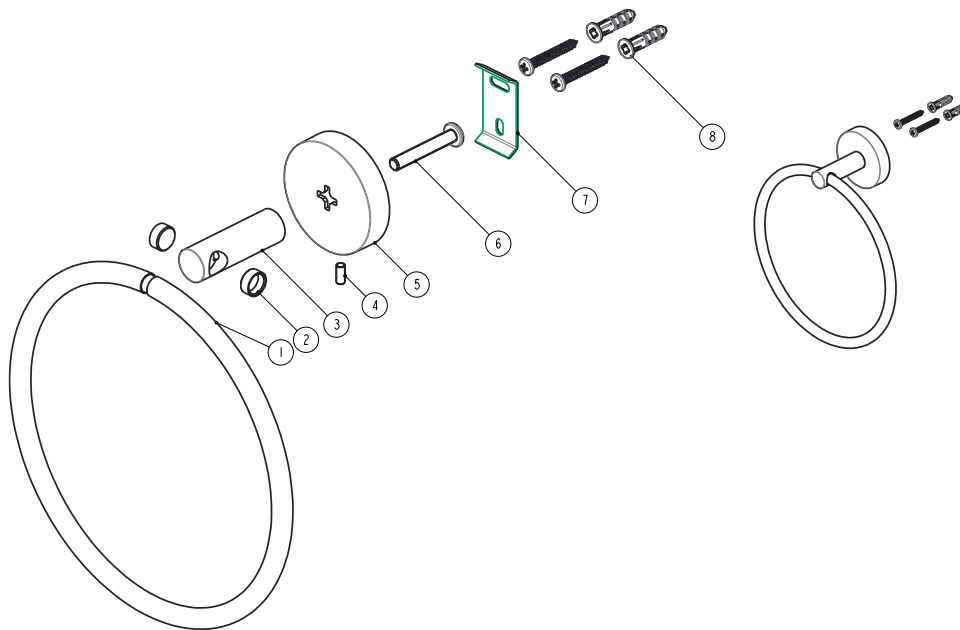

PART NO. 97920 - CHROME PLATED
PART NO. 97921 - BRUSHED NICKEL

TOWEL RING

- Furnished with mounting brackets, heavy duty drywall anchors and screws
- Boxed

PART NO. 97920 - CHROME PLATED
PART NO. 97921 - BRUSHED NICKEL
 TOWEL RING

No.	Component Description
1	Towel Bar
2	Plastic Chip
3	Holder
4	Screw
5	Base
6	Screw
7	Base
8	Assembly Kit