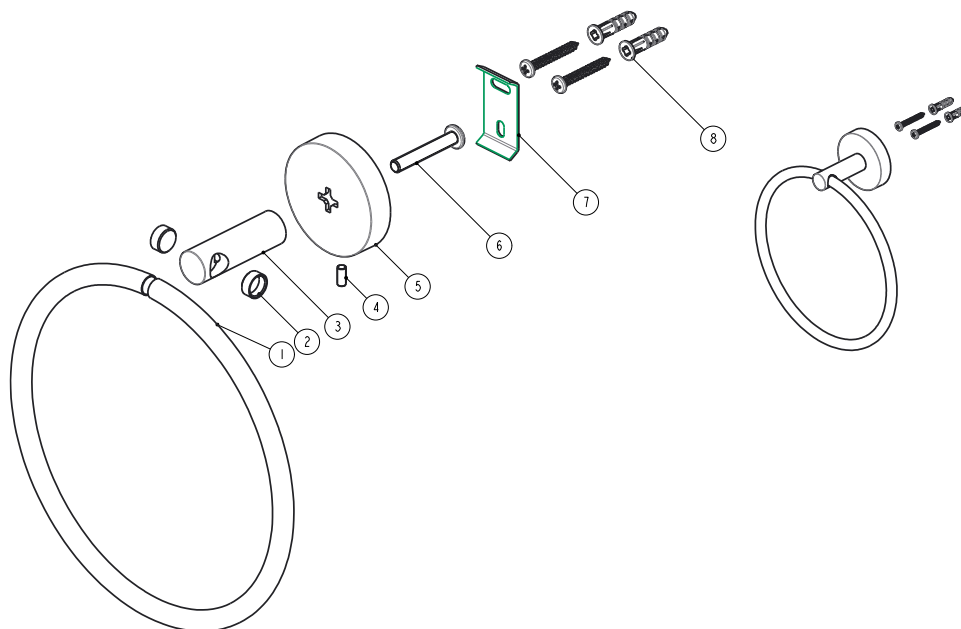

PART NO. 97920 - CHROME PLATED
PART NO. 97921 - BRUSHED NICKEL

TOWEL RING

- Furnished with mounting brackets, heavy duty drywall anchors and screws
- Boxed

PART NO. 97920 - CHROME PLATED
PART NO. 97921 - BRUSHED NICKEL
 TOWEL RING

No.	Component Description
1	Towel Bar
2	Plastic Chip
3	Holder
4	Screw
5	Base
6	Screw
7	Base
8	Assembly Kit