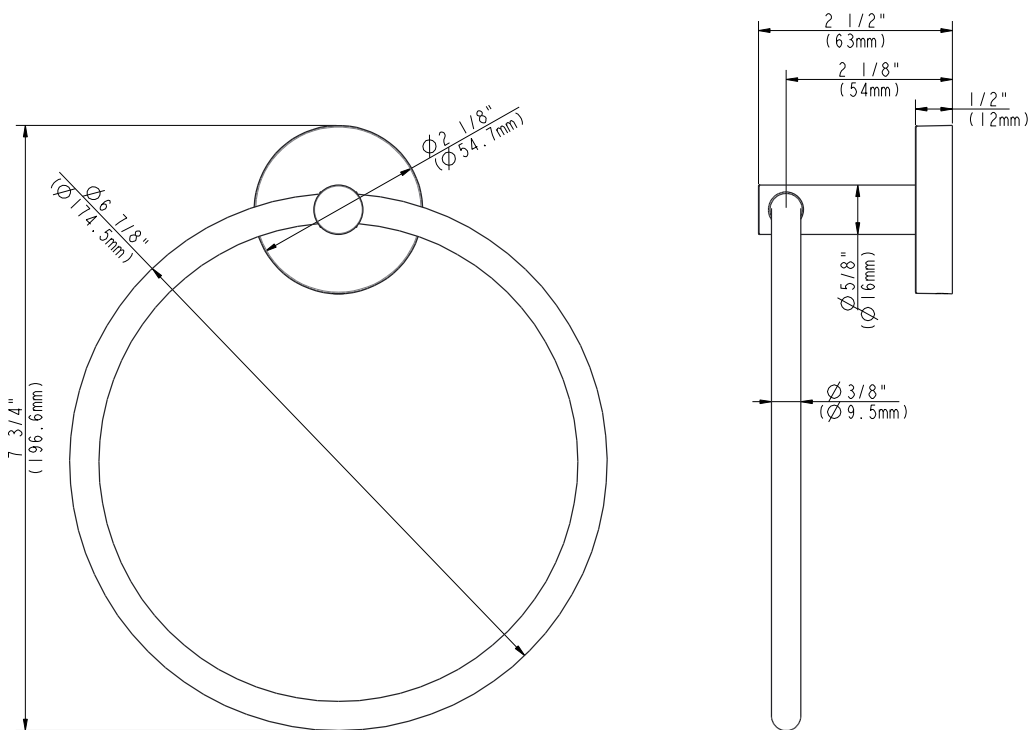

PART NO. 97920 - CHROME PLATED
PART NO. 97921 - BRUSHED NICKEL

TOWEL RING

- Furnished with mounting brackets, heavy duty drywall anchors and screws
- Boxed

PART NO. 97920 - CHROME PLATED
PART NO. 97921 - BRUSHED NICKEL
 TOWEL RING

No.	Component Description
1	Towel Bar
2	Plastic Chip
3	Holder
4	Screw
5	Base
6	Screw
7	Base
8	Assembly Kit