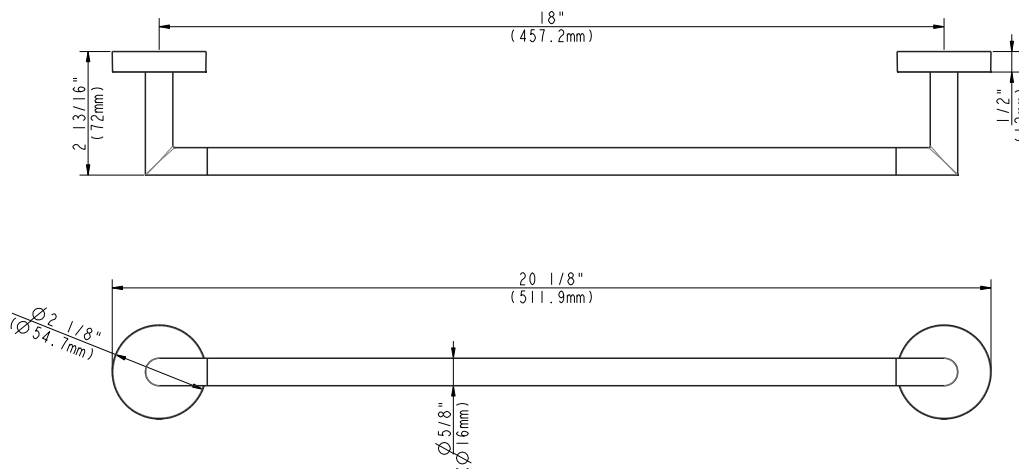

PART NO. 97910 - CHROME PLATED
PART NO. 97911 - BRUSHED NICKEL

18" TOWEL BAR

- Furnished with mounting brackets, heavy duty drywall anchors and screws
- Boxed

PART NO. 97910 - CHROME PLATED
PART NO. 97911 - BRUSHED NICKEL

18" TOWEL BAR

No.	Component Description
1	Towel Bar
2	O-ring
3	Holder
4	Screw
5	Base
6	Screw
7	Base
8	Assembly Kit