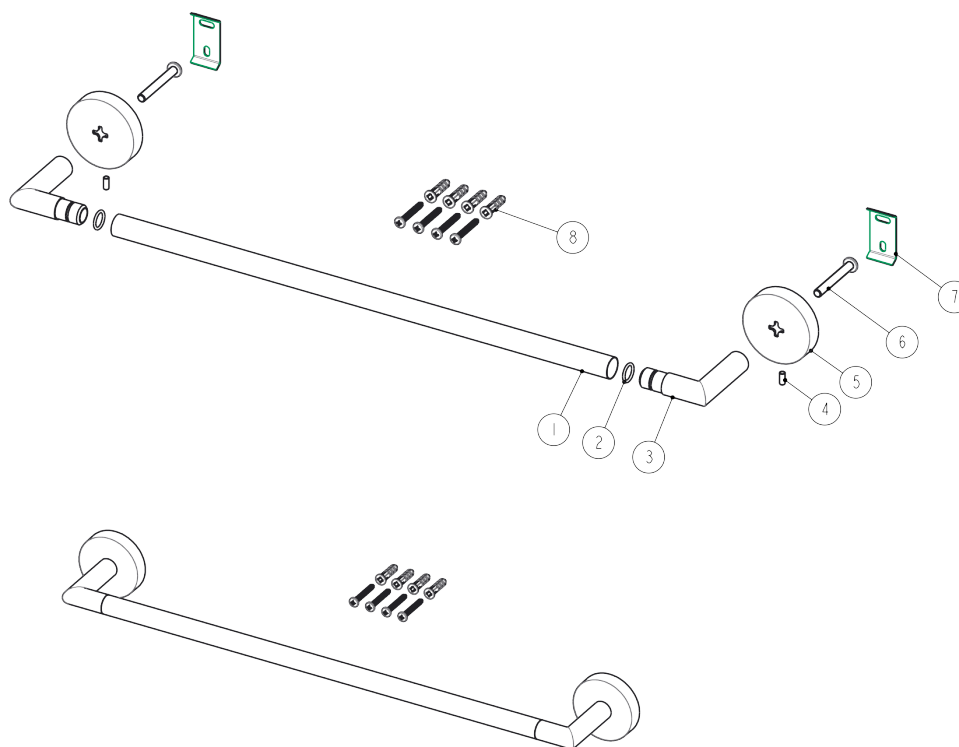

PART NO. 97910 - CHROME PLATED
PART NO. 97911 - BRUSHED NICKEL

18" TOWEL BAR

- Furnished with mounting brackets, heavy duty drywall anchors and screws
- Boxed

PART NO. 97910 - CHROME PLATED
PART NO. 97911 - BRUSHED NICKEL

18" TOWEL BAR

No.	Component Description
1	Towel Bar
2	O-ring
3	Holder
4	Screw
5	Base
6	Screw
7	Base
8	Assembly Kit