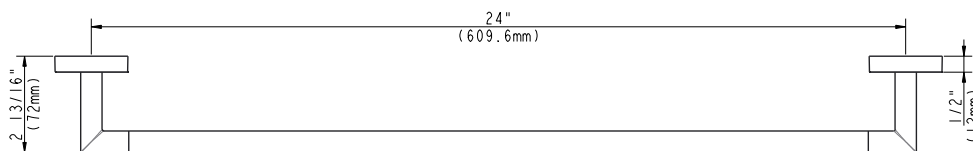

PART NO. 97900 - CHROME PLATED
PART NO. 97901 - BRUSHED NICKEL

24" TOWEL BAR

- Furnished with mounting brackets, heavy duty drywall anchors and screws
- Boxed

PART NO. 97900 - CHROME PLATED
PART NO. 97901 - BRUSHED NICKEL
24" TOWEL BAR

No.	Component Description
1	Towel Bar
2	Coat
3	Holder
4	Screw
5	Base
6	Screw
7	Base
8	Assembly Kit