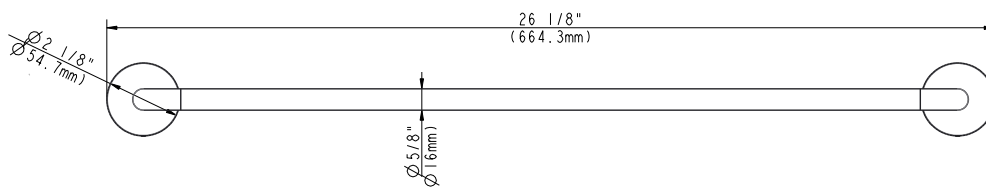

PART NO. 97900 - CHROME PLATED
PART NO. 97901 - BRUSHED NICKEL

24" TOWEL BAR

- Furnished with mounting brackets, heavy duty drywall anchors and screws
- Boxed

PART NO. 97900 - CHROME PLATED
PART NO. 97901 - BRUSHED NICKEL
24" TOWEL BAR

No.	Component Description
1	Towel Bar
2	Coat
3	Holder
4	Screw
5	Base
6	Screw
7	Base
8	Assembly Kit