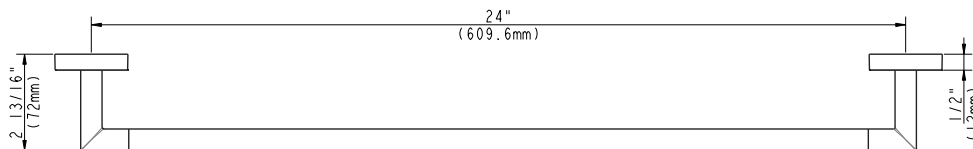

PART NO. 97900 - CHROME PLATED
PART NO. 97901 - BRUSHED NICKEL

24" TOWEL BAR

- Furnished with mounting brackets, heavy duty drywall anchors and screws
- Boxed

PART NO. 97900 - CHROME PLATED
PART NO. 97901 - BRUSHED NICKEL
24" TOWEL BAR

No.	Component Description
1	Towel Bar
2	Coat
3	Holder
4	Screw
5	Base
6	Screw
7	Base
8	Assembly Kit