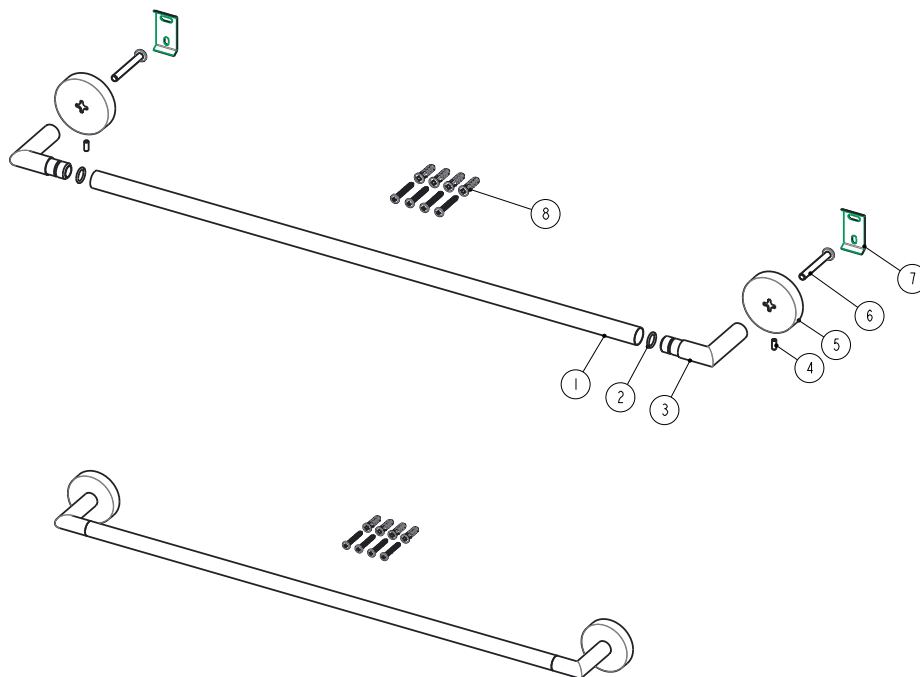

PART NO. 97900 - CHROME PLATED
PART NO. 97901 - BRUSHED NICKEL

24" TOWEL BAR

- Furnished with mounting brackets, heavy duty drywall anchors and screws
- Boxed

PART NO. 97900 - CHROME PLATED
PART NO. 97901 - BRUSHED NICKEL
24" TOWEL BAR

No.	Component Description
1	Towel Bar
2	Coat
3	Holder
4	Screw
5	Base
6	Screw
7	Base
8	Assembly Kit