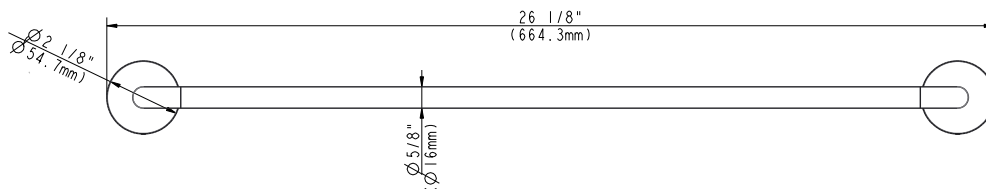

PART NO. 97900 - CHROME PLATED
PART NO. 97901 - BRUSHED NICKEL

24" TOWEL BAR

- Furnished with mounting brackets, heavy duty drywall anchors and screws
- Boxed

PART NO. 97900 - CHROME PLATED
PART NO. 97901 - BRUSHED NICKEL
24" TOWEL BAR

No.	Component Description
1	Towel Bar
2	Coat
3	Holder
4	Screw
5	Base
6	Screw
7	Base
8	Assembly Kit