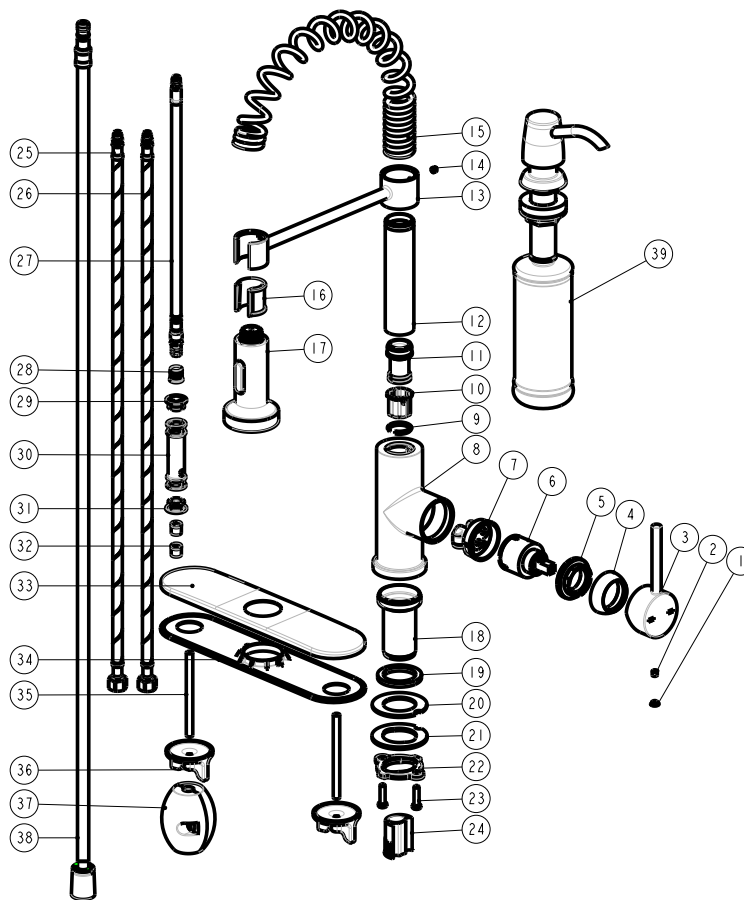

PART NO. 1559270 - CHROME PLATED
PART NO. 1559273 - STAINLESS STEEL

SPRING NECK PULL-DOWN KITCHEN FAUCET

No.	Component Description
1	Index Button
2	Screw
3	Handle
4	Dome Nut
5	Cartridge Cap
6	Cartridge
7	Cartridge Base
8	Faucet Body
9	C-chip
10	Connector
11	Connector
12	Sleeve
13	Holder
14	Screw
15	Spring
16	C-chip
17	Spray Head
18	Sleeve
19	Gasket
20	Gasket
21	Gasket
22	Fixing Nut
23	Screw
24	Fixing Cap
25	24" Stainless Steel Supply Line
26	24" Stainless Steel Supply Line
27	Inlet Tube
28	Protect Cap
29	Fixing Ring
30	Connector
31	Fixing Ring
32	Check valve
33	Deckplate
34	Bottom Plate
35	Stud
36	Nut
37	Counter Weight
38	Spray Hose
39	Spray Head