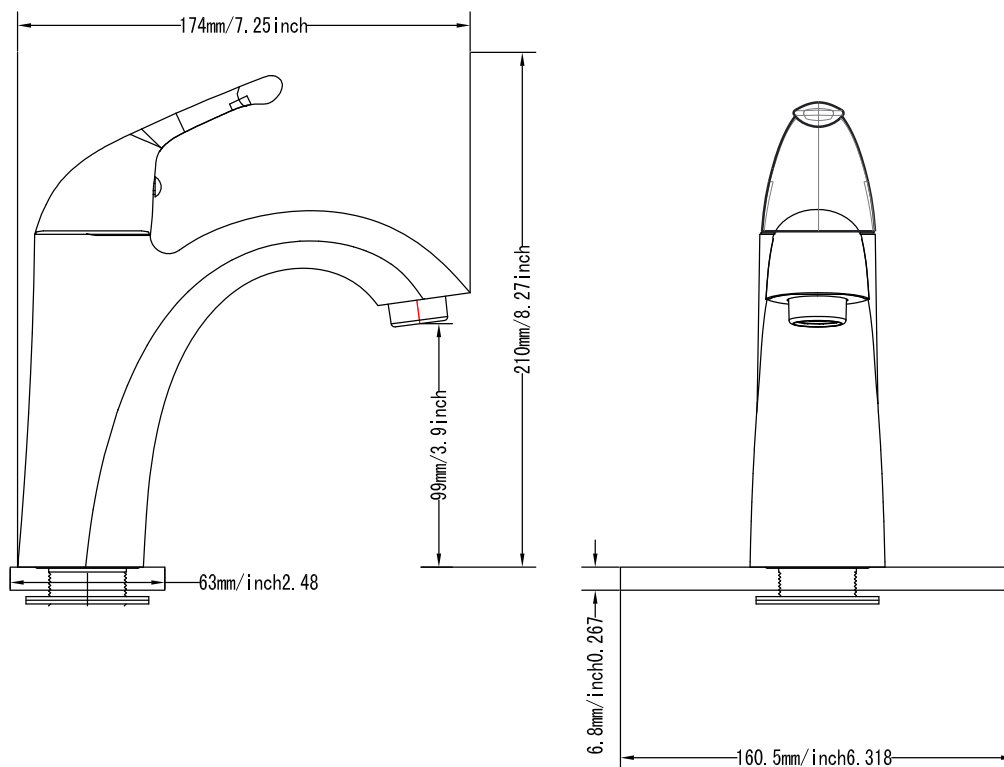

PART NO. 1559040 - CHROME PLATED
PART NO. 1559041 - BRUSHED NICKEL
PART NO. 1559042 - OIL RUBBED BRONZE

SINGLE HANDLE FAUCET WITH POP-UP

- Single hole
- Integral stainless steel braided supply lines with 3/8" COMP connection
- Ceramic cartridge
- Matching pop-up
- Max Flow Rate 1.2 GPM(4.5LPM) at 60PSI (ASME.A112.18.1M)
- Boxed
- Limited lifetime warranty

Meets or exceeds the following:

- ANSI/ASME A112.18.1M
- ANSI/NSF 61-Sec.9
- IAPMO/CUPC
- ADA Compliant

PART NO. 1559040 - CHROME PLATED
PART NO. 1559041 - BRUSHED NICKEL
PART NO. 1559042 - OIL RUBBED BRONZE

SINGLE HANDLE FAUCET WITH POP-UP

No.	Component Description
1	Handle
2	Screw
3	Index Plug
4	Cap
5	Locking Nut
6	Nut
7	Cartridge
8	Valve
9	O-ring
10	Spout
11	Washer
12	Aerator
13	Aerator Cover
14	Housing
15	Breast Plate
16	Screw
17	24" Stainless Steel Supply Line
18	24" Stainless Steel Supply Line
19	Lift Rod