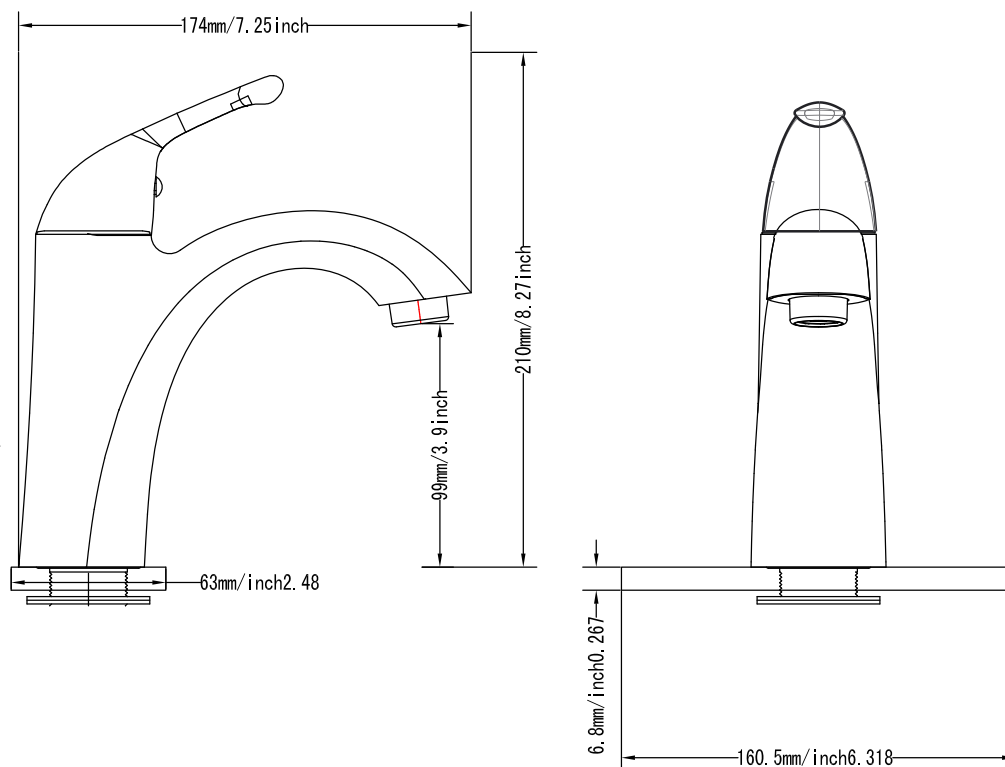

PART NO. 1559040 - CHROME PLATED
PART NO. 1559041 - BRUSHED NICKEL
PART NO. 1559042 - OIL RUBBED BRONZE

SINGLE HANDLE FAUCET WITH POP-UP

- Single hole
- Integral stainless steel braided supply lines with 3/8" COMP connection
- Ceramic cartridge
- Matching pop-up
- Max Flow Rate 1.2 GPM(4.5LPM) at 60PSI (ASME.A112.18.1M)
- Boxed
- Limited lifetime warranty

Meets or exceeds the following:

- ANSI/ASME A112.18.1M
- ANSI/NSF 61-Sec.9
- IAPMO/CUPC
- ADA Compliant

PART NO. 1559040 - CHROME PLATED
PART NO. 1559041 - BRUSHED NICKEL
PART NO. 1559042 - OIL RUBBED BRONZE

SINGLE HANDLE FAUCET WITH POP-UP

No.	Component Description
1	Handle
2	Screw
3	Index Plug
4	Cap
5	Locking Nut
6	Nut
7	Cartridge
8	Valve
9	O-ring
10	Spout
11	Washer
12	Aerator
13	Aerator Cover
14	Housing
15	Breast Plate
16	Screw
17	24" Stainless Steel Supply Line
18	24" Stainless Steel Supply Line
19	Lift Rod