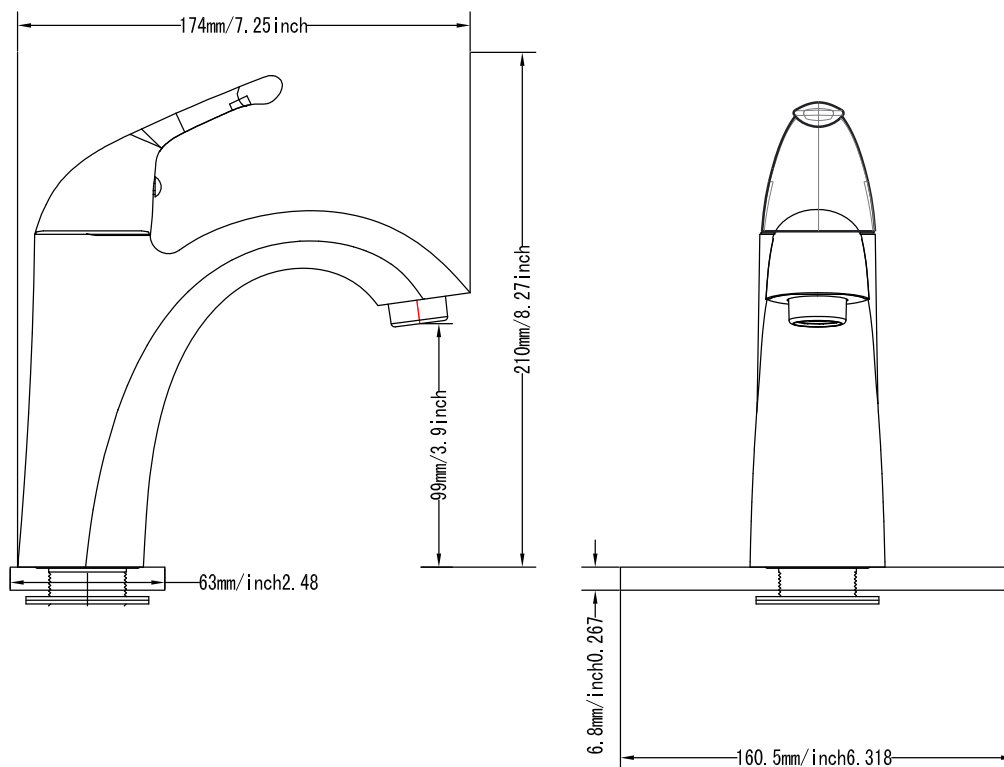

**PART NO. 1559040 - CHROME PLATED**  
**PART NO. 1559041 - BRUSHED NICKEL**  
**PART NO. 1559042 - OIL RUBBED BRONZE**

**SINGLE HANDLE FAUCET WITH POP-UP**

- Single hole
- Integral stainless steel braided supply lines with 3/8" COMP connection
- Ceramic cartridge
- Matching pop-up
- Max Flow Rate 1.2 GPM(4.5LPM) at 60PSI (ASME.A112.18.1M)
- Boxed
- Limited lifetime warranty

**Meets or exceeds the following:**

- ANSI/ASME A112.18.1M
- ANSI/NSF 61-Sec.9
- IAPMO/CUPC
- ADA Compliant

**PART NO. 1559040 - CHROME PLATED**  
**PART NO. 1559041 - BRUSHED NICKEL**  
**PART NO. 1559042 - OIL RUBBED BRONZE**

**SINGLE HANDLE FAUCET WITH POP-UP**

No.	Component Description
1	Handle
2	Screw
3	Index Plug
4	Cap
5	Locking Nut
6	Nut
7	Cartridge
8	Valve
9	O-ring
10	Spout
11	Washer
12	Aerator
13	Aerator Cover
14	Housing
15	Breast Plate
16	Screw
17	24" Stainless Steel Supply Line
18	24" Stainless Steel Supply Line
19	Lift Rod