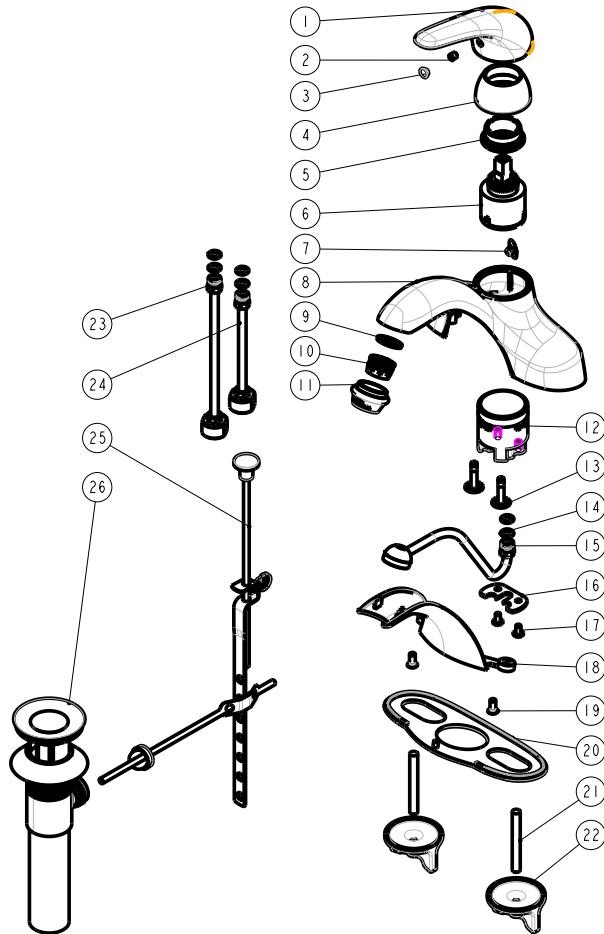

PART NO. 1559010 - CHROME PLATED
PART NO. 1559011 - BRUSHED NICKEL
PART NO. 1559012 - OIL RUBBED BRONZE

SINGLE HANDLE BATHROOM FAUCET WITH POP-UP

NO.	Description
1	Handle
2	Screw
3	Clod&Hot Index Button
4	Dome Nut
5	Adjustment Ring
6	Cartridge
7	Chock plug
8	Faucet Body
9	Ring
10	Aerator Core
11	Aerator Cover
12	Cartridge Base
13	Screw
14	O-Ring
15	Outlet Tube
16	Fixing Nut
17	Screw
18	Putty Plate
19	Screw
20	Black Botton
21	Fixing Nut
22	Fixing Stud
23	Connector
24	Connecting Pipe
25	Lift Rod
26	Metal Pop up