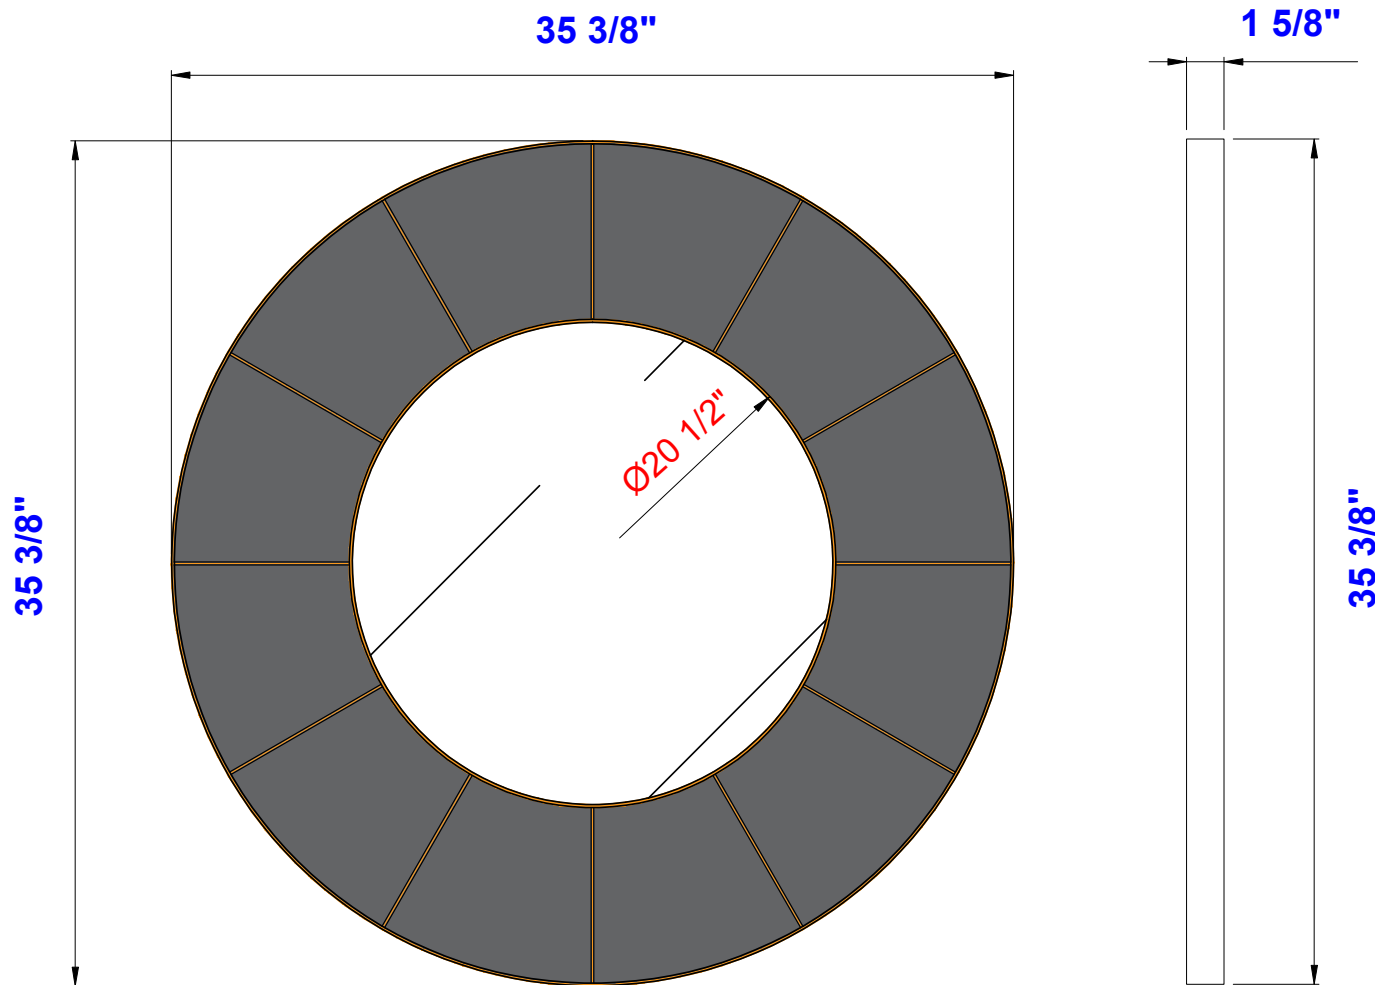

35 3/8"

Item Number :  
669-M35.5-RG-GB

JAMES MARTIN

VANITIES™

Compass 35 3/8" Mirror

Diagrams with Dimensions

Page 01 of 01

900mm

Item Number :  
669-M35.5-RG-GB

JAMES MARTIN

VANITIES™

Compass 900mm Mirror

Diagrams with Dimensions

Page 01 of 01