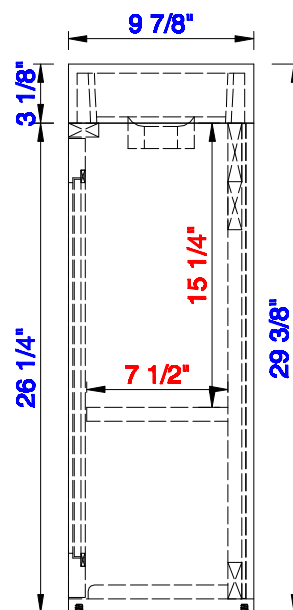

Version:202004

15 3/4"

Item Number:
E303-V16-GW
E303-V16-MG
E303-V16-WW

JAMES MARTIN

VANITIES™

Chianti 15 3/4" Cabinet
Diagrams with Dimensions
page 02 of 03

NOTE ONE: Countertop with integrated sink is shown on this cabinet.

Version:202004

15 3/4"

Item Number:
E303-V16-GW
E303-V16-MG
E303-V16-WW

JAMES MARTIN

VANITIES™

Chianti 15 3/4" Cabinet
Diagrams with Dimensions
page 03 of 03

NOTE ONE: Countertop with integrated sink is shown on this cabinet
NOTE TWO: This vanity does not have a Backsplash.

Version:202004

400mm

Item Number:
E303-V16-GW
E303-V16-MG
E303-V16-WW

JAMES MARTIN

VANITIES™

Chianti 400mm Cabinet
Diagrams with Dimensions
page 01 of 03

NOTE ONE: Countertop with integrated sink is shown on this cabinet
NOTE TWO: This vanity does not have a Backsplash.

Version:202004

400mm

Item Number:
E303-V16-GW
E303-V16-MG
E303-V16-WW

JAMES MARTIN

VANITIES™

Chianti 400mm Cabinet
Diagrams with Dimensions
page 02 of 03

NOTE ONE: Countertop with integrated sink is shown on this cabinet.