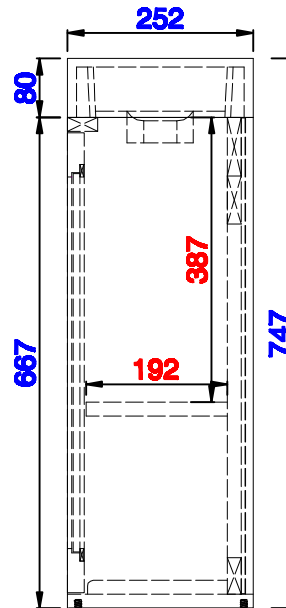

Version:202004

15 3/4"

Item Number:
E303-V16-GW
E303-V16-MG
E303-V16-WW

JAMES MARTIN

VANITIES™

Chianti 15 3/4" Cabinet
Diagrams with Dimensions
page 03 of 03

NOTE ONE: Countertop with integrated sink is shown on this cabinet
NOTE TWO: This vanity does not have a Backsplash.

Version:202004

400mm

Item Number:
E303-V16-GW
E303-V16-MG
E303-V16-WW

JAMES MARTIN

VANITIES™

Chianti 400mm Cabinet
Diagrams with Dimensions
page 01 of 03

NOTE ONE: Countertop with integrated sink is shown on this cabinet
NOTE TWO: This vanity does not have a Backsplash.

Version:202004

400mm

Item Number:
E303-V16-GW
E303-V16-MG
E303-V16-WW

JAMES MARTIN

VANITIES™

Chianti 400mm Cabinet
Diagrams with Dimensions
page 02 of 03

NOTE ONE: Countertop with integrated sink is shown on this cabinet.

Version:202004

400mm

Item Number:
E303-V16-GW
E303-V16-MG
E303-V16-WW

JAMES MARTIN

VANITIES™

Chianti 400mm Cabinet
Diagrams with Dimensions
page 03 of 03

NOTE ONE: Countertop with integrated sink is shown on this cabinet
NOTE TWO: This vanity does not have a Backsplash.