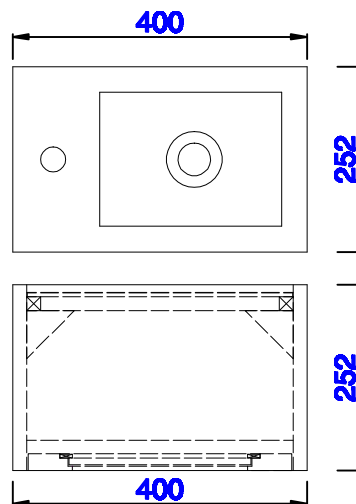

Version:202004

15 3/4"

Item Number:
E303-V16-GW
E303-V16-MG
E303-V16-WW

JAMES MARTIN

VANITIES™

Chianti 15 3/4" Cabinet
Diagrams with Dimensions
page 03 of 03

NOTE ONE: Countertop with integrated sink is shown on this cabinet
NOTE TWO: This vanity does not have a Backsplash.

Version:202004

400mm

Item Number:
E303-V16-GW
E303-V16-MG
E303-V16-WW

JAMES MARTIN

VANITIES™

Chianti 400mm Cabinet
Diagrams with Dimensions
page 01 of 03

NOTE ONE: Countertop with integrated sink is shown on this cabinet
NOTE TWO: This vanity does not have a Backsplash.

Version:202004

400mm

Item Number:
E303-V16-GW
E303-V16-MG
E303-V16-WW

JAMES MARTIN

VANITIES™

Chianti 400mm Cabinet
Diagrams with Dimensions
page 02 of 03

NOTE ONE: Countertop with integrated sink is shown on this cabinet.

Version:202004

400mm

Item Number:
E303-V16-GW
E303-V16-MG
E303-V16-WW

JAMES MARTIN

VANITIES™

Chianti 400mm Cabinet
Diagrams with Dimensions
page 03 of 03

NOTE ONE: Countertop with integrated sink is shown on this cabinet
NOTE TWO: This vanity does not have a Backsplash.