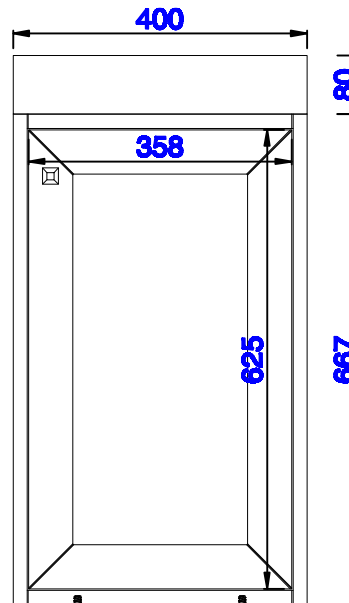

Version:202004

15 3/4"

Item Number:
E303-V16-GW
E303-V16-MG
E303-V16-WW

JAMES MARTIN

VANITIES™

Chianti 15 3/4" Cabinet
Diagrams with Dimensions
page 03 of 03

NOTE ONE: Countertop with integrated sink is shown on this cabinet
NOTE TWO: This vanity does not have a Backsplash.

Version:202004

400mm

Item Number:
E303-V16-GW
E303-V16-MG
E303-V16-WW

JAMES MARTIN

VANITIES™

Chianti 400mm Cabinet
Diagrams with Dimensions
page 01 of 03

NOTE ONE: Countertop with integrated sink is shown on this cabinet
NOTE TWO: This vanity does not have a Backsplash.

Version:202004

400mm

Item Number:
E303-V16-GW
E303-V16-MG
E303-V16-WW

JAMES MARTIN

VANITIES™

Chianti 400mm Cabinet
Diagrams with Dimensions
page 02 of 03

NOTE ONE: Countertop with integrated sink is shown on this cabinet.

Version:202004

400mm

Item Number:
E303-V16-GW
E303-V16-MG
E303-V16-WW

JAMES MARTIN

VANITIES™

Chianti 400mm Cabinet
Diagrams with Dimensions
page 03 of 03

NOTE ONE: Countertop with integrated sink is shown on this cabinet
NOTE TWO: This vanity does not have a Backsplash.