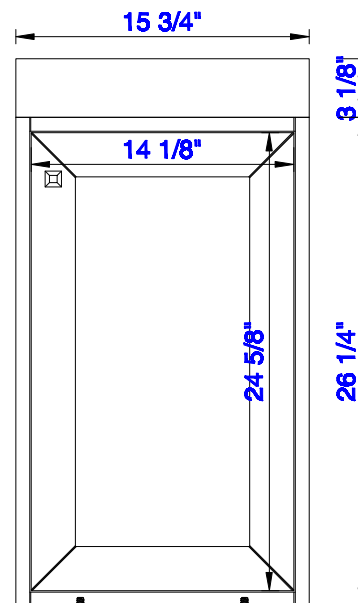

15 3/4"

Item Number:
E303-V16-GW
E303-V16-MG
E303-V16-WW

JAMES MARTIN

VANITIES™

Chianti 15 3/4" Cabinet
Diagrams with Dimensions
page 01 of 03

NOTE ONE: Countertop with integrated sink is shown on this cabinet
NOTE TWO: This vanity does not have a Backsplash.

Version:202004

15 3/4"

Item Number:
E303-V16-GW
E303-V16-MG
E303-V16-WW

JAMES MARTIN

VANITIES™

Chianti 15 3/4" Cabinet
Diagrams with Dimensions
page 02 of 03

NOTE ONE: Countertop with integrated sink is shown on this cabinet.

Version:202004

15 3/4"

Item Number:
E303-V16-GW
E303-V16-MG
E303-V16-WW

JAMES MARTIN

VANITIES™

Chianti 15 3/4" Cabinet
Diagrams with Dimensions
page 03 of 03

NOTE ONE: Countertop with integrated sink is shown on this cabinet
NOTE TWO: This vanity does not have a Backsplash.

Version:202004

400mm

Item Number:
E303-V16-GW
E303-V16-MG
E303-V16-WW

JAMES MARTIN

VANITIES™

Chianti 400mm Cabinet
Diagrams with Dimensions
page 01 of 03

NOTE ONE: Countertop with integrated sink is shown on this cabinet
NOTE TWO: This vanity does not have a Backsplash.