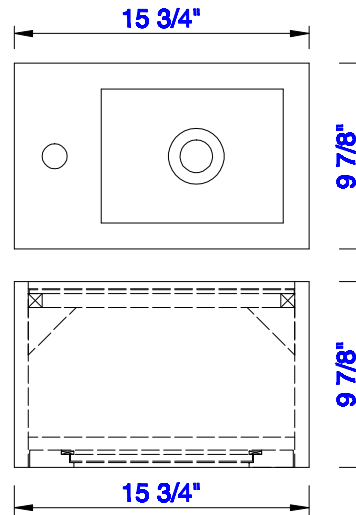

15 3/4"

Item Number:
E303-V16-GW
E303-V16-MG
E303-V16-WW

JAMES MARTIN

VANITIES™

Chianti 15 3/4" Cabinet
Diagrams with Dimensions
page 01 of 03

NOTE ONE: Countertop with integrated sink is shown on this cabinet
NOTE TWO: This vanity does not have a Backsplash.

Version:202004

15 3/4"

Item Number:
E303-V16-GW
E303-V16-MG
E303-V16-WW

JAMES MARTIN

VANITIES™

Chianti 15 3/4" Cabinet
Diagrams with Dimensions
page 02 of 03

NOTE ONE: Countertop with integrated sink is shown on this cabinet.

Version:202004

15 3/4"

Item Number:
E303-V16-GW
E303-V16-MG
E303-V16-WW

JAMES MARTIN

VANITIES™

Chianti 15 3/4" Cabinet
Diagrams with Dimensions
page 03 of 03

NOTE ONE: Countertop with integrated sink is shown on this cabinet
NOTE TWO: This vanity does not have a Backsplash.

Version:202004

400mm

Item Number:
E303-V16-GW
E303-V16-MG
E303-V16-WW

JAMES MARTIN

VANITIES™

Chianti 400mm Cabinet
Diagrams with Dimensions
page 01 of 03

NOTE ONE: Countertop with integrated sink is shown on this cabinet
NOTE TWO: This vanity does not have a Backsplash.