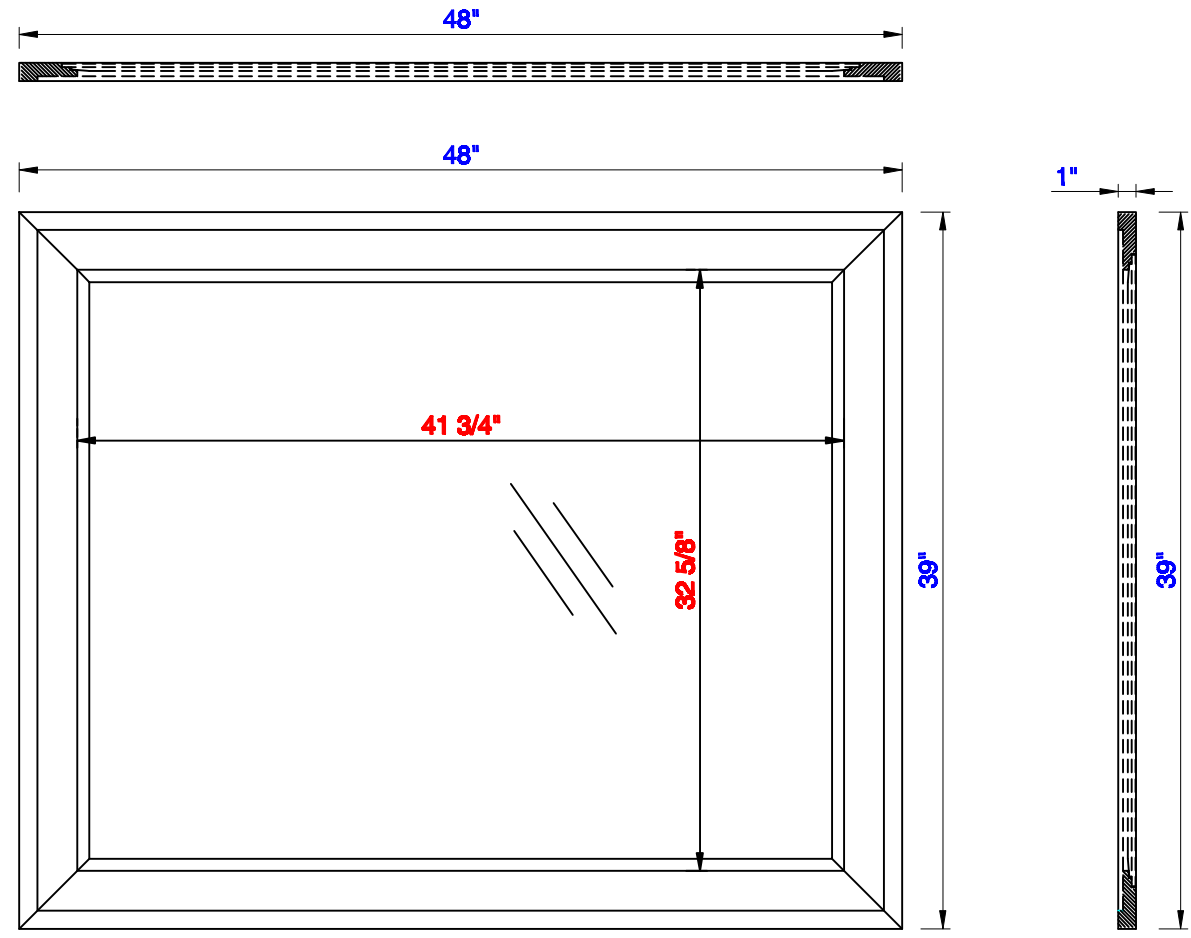

48"

Item Number:
E444-M48-MCA
E444-M48-GW

JAMES MARTIN

VANITIES™

Addison 48" Mirror
Diagrams with Dimensions
page 01 of 01

1219mm

Item Number:
E444-M48-MCA
E444-M48-GW

JAMES MARTIN

VANITIES™

Addison 1219mm Mirror
Diagrams with Dimensions
page 01 of 01