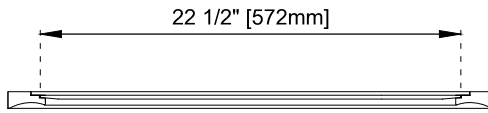

26" Glenbrooke Rectangular Mirror

735-M26-BKO / 735-M26-BW
735-M26-SC / 735-M26-UGR

Top View