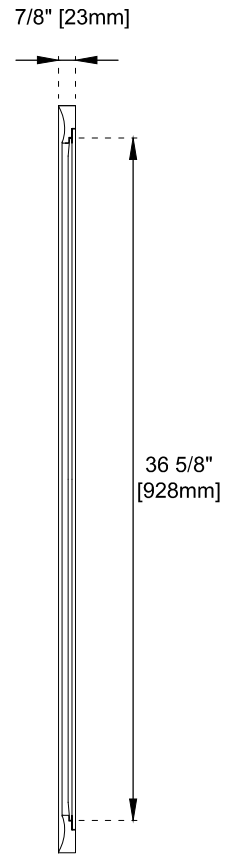

# 26" Glenbrooke Rectangular Mirror

735-M26-BKO / 735-M26-BW  
735-M26-SC / 735-M26-UGR

**JAMES MARTIN**  
VANITIES™

### Materials

Solids (Species): Yellow Poplar

Veneers: N/A

Panels: Plywood

Bevel on Mirror: 1"

## Dimension

Width: 26"

Depth: 7/8"

Height: 40"

Visit website for warranty and installation information  
[www.jamesmartinvanities.com](http://www.jamesmartinvanities.com)

Version: 202212

# 26" Glenbrooke Rectangular Mirror

735-M26-BKO / 735-M26-BW  
735-M26-SC / 735-M26-UGR

Top View

Front View

Side View

Visit website for warranty and installation information  
[www.jamesmartinvanities.com](http://www.jamesmartinvanities.com)