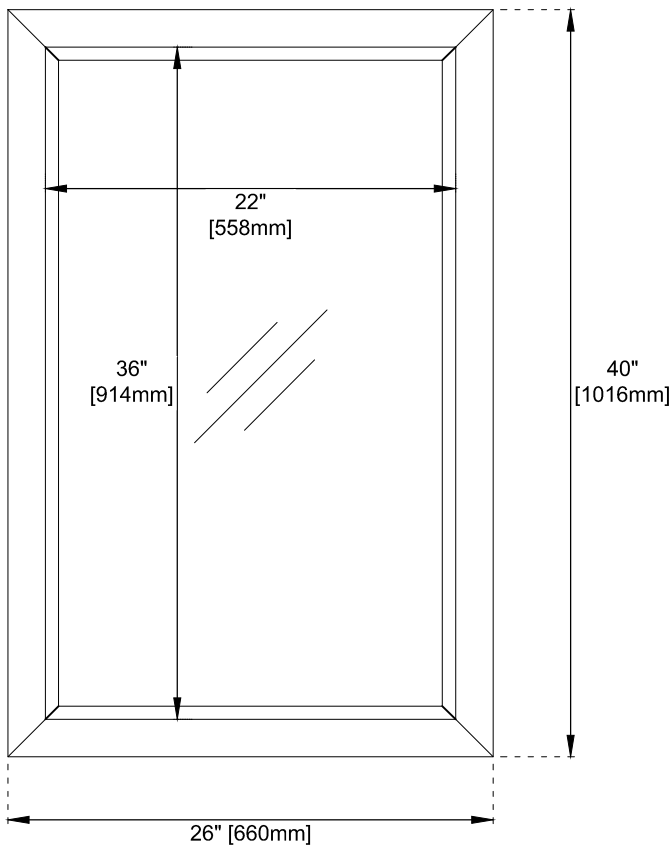

# 26" Glenbrooke Rectangular Mirror

735-M26-BKO / 735-M26-BW  
735-M26-SC / 735-M26-UGR

**JAMES MARTIN**  
VANITIES™

## Dimension

Width: 26"

Depth: 7/8"

Height: 40"

Visit website for warranty and installation information  
[www.jamesmartinvanities.com](http://www.jamesmartinvanities.com)

Version: 202212

# 26" Glenbrooke Rectangular Mirror

735-M26-BKO / 735-M26-BW  
735-M26-SC / 735-M26-UGR

Top View

Front View

Side View

Visit website for warranty and installation information  
[www.jamesmartinvanities.com](http://www.jamesmartinvanities.com)