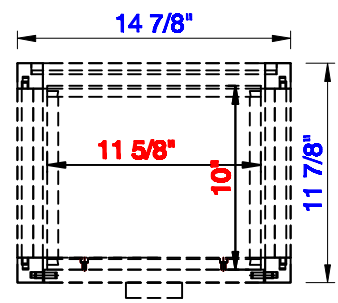

12"

Item Number:
E444-H12L-MCA
E444-H12L-GW

JAMES MARTIN

VANITIES™

Addison 12" Petite Tower Hutch - Left
Diagrams with Dimensions
page 02 of 03