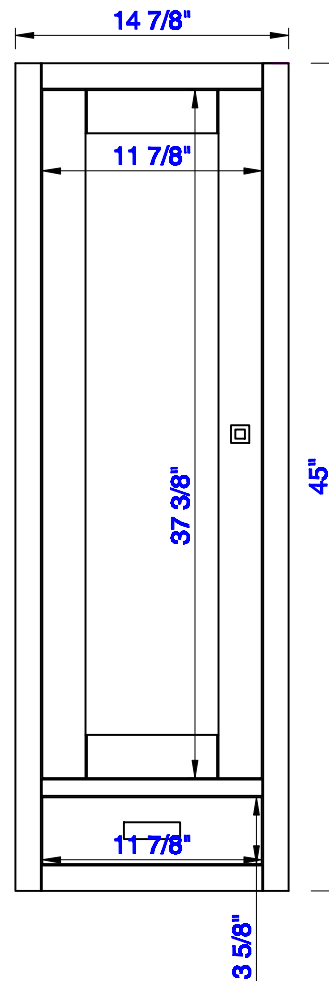

12"

Item Number:
E444-H12L-MCA
E444-H12L-GW

JAMES MARTIN

VANITIES™

Addison 12" Petite Tower Hutch - Left
Diagrams with Dimensions
page 01 of 03