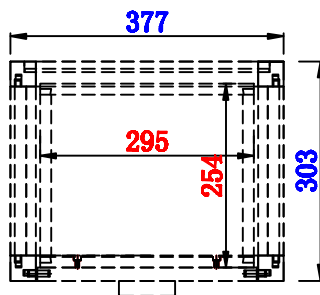

305mm

Item Number:
E444-H12L-MCA
E444-H12L-GW

JAMES MARTIN

VANITIES™

Addison 305mm Petite Tower Hutch - Left
Diagrams with Dimensions
page 02 of 03