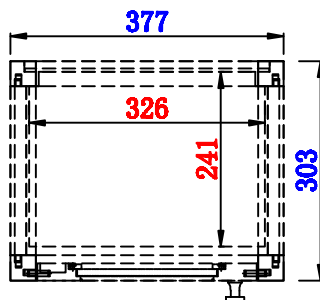

305mm

Item Number:
E444-H12L-MCA
E444-H12L-GW

JAMES MARTIN

VANITIES™

Addison 305mm Petite Tower Hutch - Left
Diagrams with Dimensions
page 02 of 03