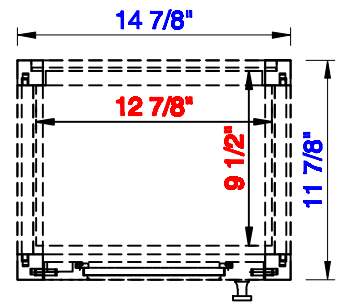

12"

Item Number:
E444-H12L-MCA
E444-H12L-GW

JAMES MARTIN

VANITIES™

Addison 12" Petite Tower Hutch - Left
Diagrams with Dimensions
page 02 of 03