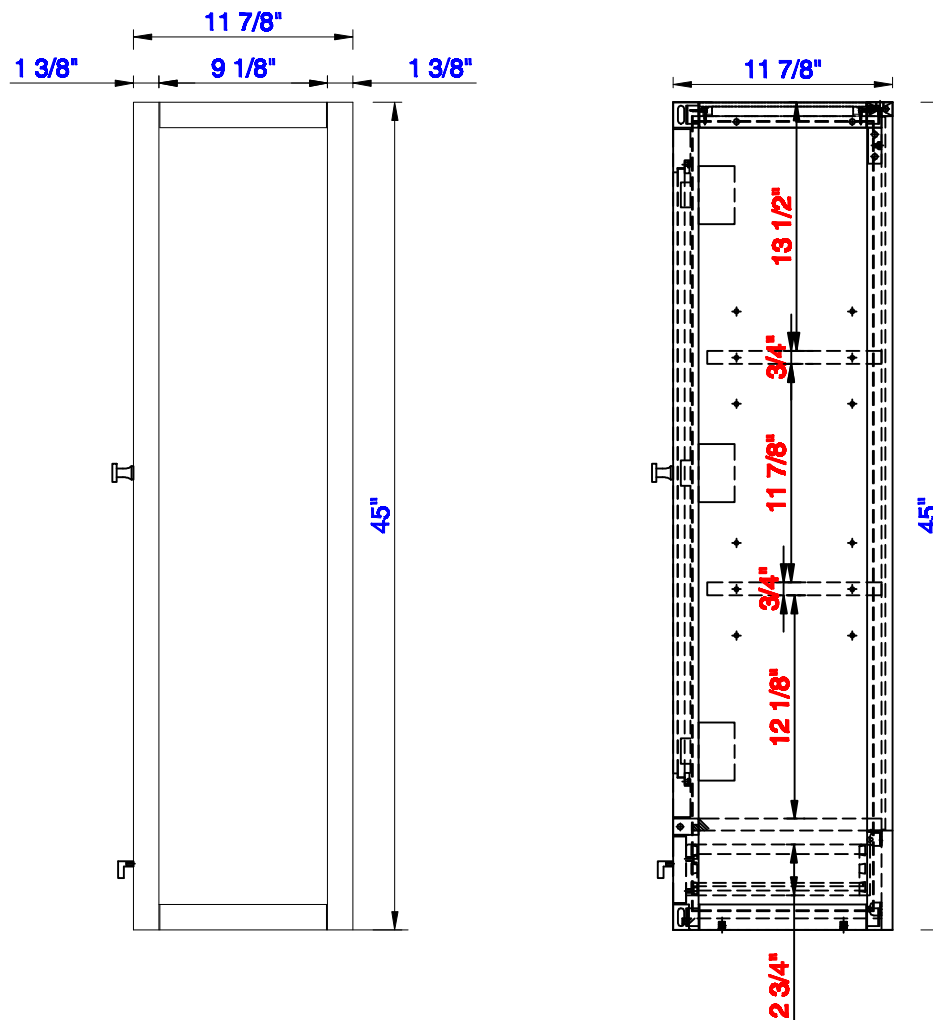

12"

Item Number:
E444-H12L-MCA
E444-H12L-GW

JAMES MARTIN

VANITIES™

Addison 12" Petite Tower Hutch - Left
Diagrams with Dimensions
page 03 of 03