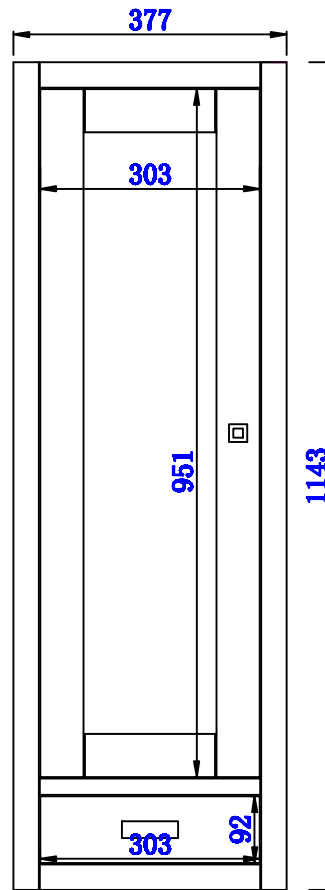

305mm

Item Number:
E444-H12L-MCA
E444-H12L-GW

JAMES MARTIN

VANITIES™

Addison 305mm Petite Tower Hutch - Left
Diagrams with Dimensions
page 01 of 03